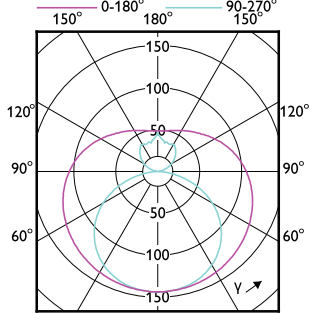

CorePro LEDtube EM/Mains T8