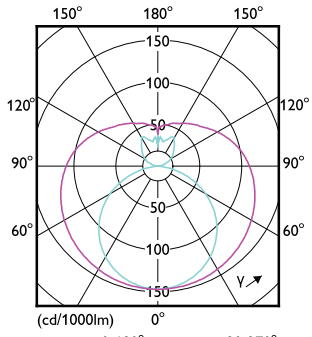

CorePro LEDtube EM/Mains T8