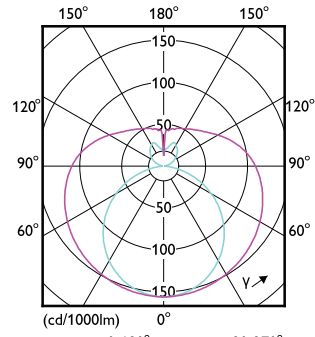

CorePro LEDtube EM/Mains T8