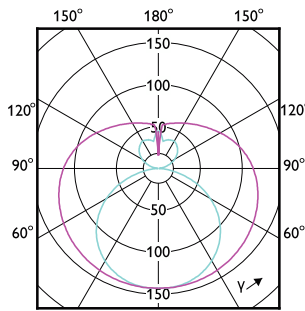

Order Code	Full Product Name	T-Case Maximum (Nom)
929003520508	CorePro LEDtube 1500mm 20W 840 T8 AP I	50 °C
929003520608	CorePro LEDtube 1500mm 20W 865 T8 AP I	50 °C
929003520708	Corepro LEDtube HO 1200mm 18W840T8 AP	55 °C
929003520808	CorePro LEDtube HO 1200mm 18W865T8 AP	55 °C
929003577132	CorePro LEDtube 600mm 8W 830 T8	50 °C
929003577232	CorePro LEDtube 1200mm 15.5W 830 T8	60 °C
929003577332	CorePro LEDtube 1500mm 20W 830 T8	60 °C

Approval and Application

Order Code	Full Product Name	Energy Consumption kWh/1000 h
929001875002	CorePro LEDtube 1500mm HO 24W 865 T8	24 kWh
929001875102	CorePro LEDtube 1500mm HO 24W 840 T8	24 kWh
929003158602	CorePro LEDtube 600mm HO 8W 840 T8	8 kWh
929003158702	CorePro LEDtube 600mm HO 8W 865 T8	8 kWh
929003520108	CorePro LEDtube 600mm 9W 840 T8 AP I	-
929003520208	CorePro LEDtube 600mm 9W 865 T8 AP I	-
929003520408	CorePro LEDtube 1200mm 16W 865 T8 AP I	-
929003520508	CorePro LEDtube 1500mm 20W 840 T8 AP I	-
929003520608	CorePro LEDtube 1500mm 20W 865 T8 AP I	-
929003520708	Corepro LEDtube HO 1200mm 18W840T8 AP	-
929003520808	CorePro LEDtube HO 1200mm 18W865T8 AP	-
929003577132	CorePro LEDtube 600mm 8W 830 T8	8 kWh
929003577232	CorePro LEDtube 1200mm 15.5W 830 T8	16 kWh
929003577332	CorePro LEDtube 1500mm 20W 830 T8	20 kWh