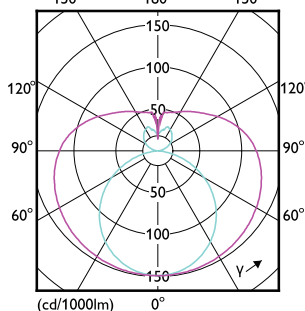

Order Code	Full Product Name	T-Case Maximum (Nom)
929003520508	CorePro LEDtube 1500mm 20W 840 T8 AP I	50 °C
929003520608	CorePro LEDtube 1500mm 20W 865 T8 AP I	50 °C
929003520708	Corepro LEDtube HO 1200mm 18W840T8 AP	55 °C
929003520808	CorePro LEDtube HO 1200mm 18W865T8 AP	55 °C
929003577132	CorePro LEDtube 600mm 8W 830 T8	50 °C
929003577232	CorePro LEDtube 1200mm 15.5W 830 T8	60 °C
929003577332	CorePro LEDtube 1500mm 20W 830 T8	60 °C

Approval and Application

Order Code	Full Product Name	Energy Consumption kWh/1000 h
929001875002	CorePro LEDtube 1500mm HO 24W 865 T8	24 kWh
929001875102	CorePro LEDtube 1500mm HO 24W 840 T8	24 kWh
929003158602	CorePro LEDtube 600mm HO 8W 840 T8	8 kWh
929003158702	CorePro LEDtube 600mm HO 8W 865 T8	8 kWh
929003520108	CorePro LEDtube 600mm 9W 840 T8 AP I	-
929003520208	CorePro LEDtube 600mm 9W 865 T8 AP I	-
929003520408	CorePro LEDtube 1200mm 16W 865 T8 AP I	-
929003520508	CorePro LEDtube 1500mm 20W 840 T8 AP I	-
929003520608	CorePro LEDtube 1500mm 20W 865 T8 AP I	-
929003520708	Corepro LEDtube HO 1200mm 18W840T8 AP	-
929003520808	CorePro LEDtube HO 1200mm 18W865T8 AP	-
929003577132	CorePro LEDtube 600mm 8W 830 T8	8 kWh
929003577232	CorePro LEDtube 1200mm 15.5W 830 T8	16 kWh
929003577332	CorePro LEDtube 1500mm 20W 830 T8	20 kWh