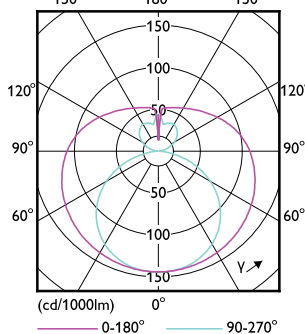

Order Code	Full Product Name	T-Case Maximum (Nom)
929003520508	CorePro LEDtube 1500mm 20W 840 T8 AP I	50 °C
929003520608	CorePro LEDtube 1500mm 20W 865 T8 AP I	50 °C
929003520708	Corepro LEDtube HO 1200mm 18W840T8 AP	55 °C
929003520808	CorePro LEDtube HO 1200mm 18W865T8 AP	55 °C
929003577132	CorePro LEDtube 600mm 8W 830 T8	50 °C
929003577232	CorePro LEDtube 1200mm 15.5W 830 T8	60 °C
929003577332	CorePro LEDtube 1500mm 20W 830 T8	60 °C

Approval and Application

Order Code	Full Product Name	Energy Consumption kWh/1000 h
929001875002	CorePro LEDtube 1500mm HO 24W 865 T8	24 kWh
929001875102	CorePro LEDtube 1500mm HO 24W 840 T8	24 kWh
929003158602	CorePro LEDtube 600mm HO 8W 840 T8	8 kWh
929003158702	CorePro LEDtube 600mm HO 8W 865 T8	8 kWh
929003520108	CorePro LEDtube 600mm 9W 840 T8 AP I	-
929003520208	CorePro LEDtube 600mm 9W 865 T8 AP I	-
929003520408	CorePro LEDtube 1200mm 16W 865 T8 AP I	-
929003520508	CorePro LEDtube 1500mm 20W 840 T8 AP I	-
929003520608	CorePro LEDtube 1500mm 20W 865 T8 AP I	-
929003520708	Corepro LEDtube HO 1200mm 18W840T8 AP	-
929003520808	CorePro LEDtube HO 1200mm 18W865T8 AP	-
929003577132	CorePro LEDtube 600mm 8W 830 T8	8 kWh
929003577232	CorePro LEDtube 1200mm 15.5W 830 T8	16 kWh
929003577332	CorePro LEDtube 1500mm 20W 830 T8	20 kWh