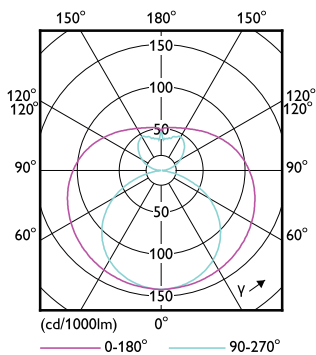

Order Code	Full Product Name	T-Case Maximum (Nom)
929003520508	CorePro LEDtube 1500mm 20W 840 T8 AP I	50 °C
929003520608	CorePro LEDtube 1500mm 20W 865 T8 AP I	50 °C
929003520708	Corepro LEDtube HO 1200mm 18W840T8 AP	55 °C
929003520808	CorePro LEDtube HO 1200mm 18W865T8 AP	55 °C
929003577132	CorePro LEDtube 600mm 8W 830 T8	50 °C
929003577232	CorePro LEDtube 1200mm 15.5W 830 T8	60 °C
929003577332	CorePro LEDtube 1500mm 20W 830 T8	60 °C

Approval and Application

Order Code	Full Product Name	Energy Consumption kWh/1000 h
929001875002	CorePro LEDtube 1500mm HO 24W 865 T8	24 kWh
929001875102	CorePro LEDtube 1500mm HO 24W 840 T8	24 kWh
929003158602	CorePro LEDtube 600mm HO 8W 840 T8	8 kWh
929003158702	CorePro LEDtube 600mm HO 8W 865 T8	8 kWh
929003520108	CorePro LEDtube 600mm 9W 840 T8 AP I	-
929003520208	CorePro LEDtube 600mm 9W 865 T8 AP I	-
929003520408	CorePro LEDtube 1200mm 16W 865 T8 AP I	-
929003520508	CorePro LEDtube 1500mm 20W 840 T8 AP I	-
929003520608	CorePro LEDtube 1500mm 20W 865 T8 AP I	-
929003520708	Corepro LEDtube HO 1200mm 18W840T8 AP	-
929003520808	CorePro LEDtube HO 1200mm 18W865T8 AP	-
929003577132	CorePro LEDtube 600mm 8W 830 T8	8 kWh
929003577232	CorePro LEDtube 1200mm 15.5W 830 T8	16 kWh
929003577332	CorePro LEDtube 1500mm 20W 830 T8	20 kWh