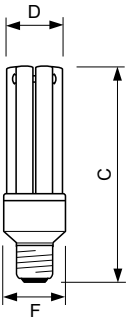

MASTER PL-Electronic

Versions

Mittapiirros

Product	D (max)	C (max)	F (max)
MASTER PLE-R 23W/827 E27 220-240V 1CT/6	39,6 mm	152,2 mm	48,0 mm