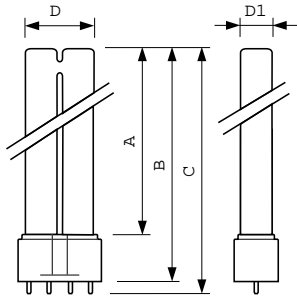

Versions

36W, 2G11, 4P

24W, 2G11, 4P, Lifetime Guarantee

55W, 2G11, 4P

Dimensional drawing

Product	D (max)	D1 (max)	A (max)	B (max)	C (max)
MASTER PL-L Xtra 36W/ 840/4P 1CT/25	39.0 mm	18.0 mm	384.2 mm	410 mm	416.6 mm
MASTER PL-L XTRA 24W/ 830/4P 1CT/25	39.0 mm	18.0 mm	290 mm	315 mm	321.6 mm
MASTER PL-L Xtra 55W/ 840/4P 1CT/25	39.0 mm	18.0 mm	509.2 mm	535 mm	541.6 mm
MASTER PL-L Xtra 36W/ 830/4P 1CT/25	39.0 mm	18.0 mm	384.2 mm	410 mm	416.6 mm
MASTER PL-L XTRA 24W/ 840/4P 1CT/25	39.0 mm	18.0 mm	290 mm	315 mm	321.6 mm