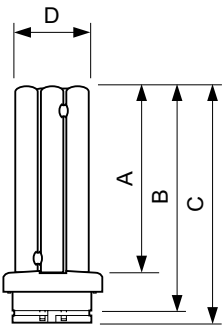

Versions

Dimensional drawing

Product	D (max)	A (max)	B (max)	C (max)
MASTER PL-R Eco 17W/840/4P 1CT/ 5X10BOX	41.0 mm	121.7 mm	142.0 mm	148.6 mm