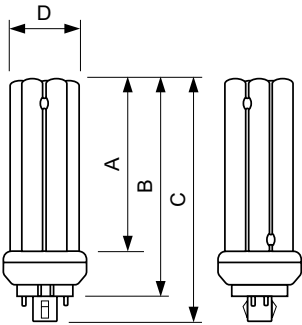

## Dimensional drawing

Product	D (max)	A (max)	B (max)	C (max)
MASTER PL-T 42W/840/4P 1CT/ 5X10BOX	41.0 mm	120.7 mm	145.0 mm	160.7 mm
MASTER PL-T 42W/830/4P 1CT/ 5X10BOX	41.0 mm	120.7 mm	145.0 mm	160.7 mm
MASTER PL-T 42W/827/4P 1CT/ 5X10BOX	41.0 mm	120.7 mm	145.0 mm	160.7 mm