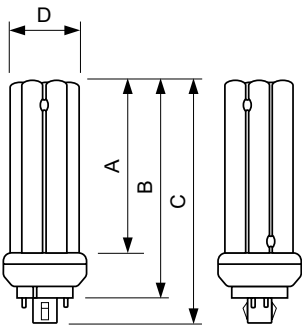

## Dimensional drawing

Product	D (max)	A (max)	B (max)	C (max)
MASTER PL-T 42W/840/4P 1CT/ 5X10BOX	41.0 mm	120.7 mm	145.0 mm	160.7 mm
MASTER PL-T 42W/830/4P 1CT/ 5X10BOX	41.0 mm	120.7 mm	145.0 mm	160.7 mm
MASTER PL-T 42W/827/4P 1CT/ 5X10BOX	41.0 mm	120.7 mm	145.0 mm	160.7 mm