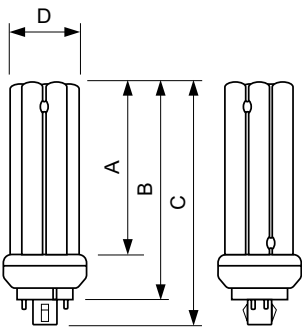

## Dimensional drawing

Product	D (max)	A (max)	B (max)	C (max)
MASTER PL-T 42W/840/4P 1CT/ 5X10BOX	41.0 mm	120.7 mm	145.0 mm	160.7 mm
MASTER PL-T 42W/830/4P 1CT/ 5X10BOX	41.0 mm	120.7 mm	145.0 mm	160.7 mm
MASTER PL-T 42W/827/4P 1CT/ 5X10BOX	41.0 mm	120.7 mm	145.0 mm	160.7 mm