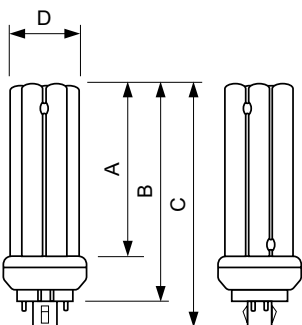

MASTER PL-T 4 Pin

Versions

18W, GX24q-2, 4P

26W, GX24q-3, 4P

32W, GX24q-3, 4P

42W, GX24q-4, 4P

57W, GX24q-5, 4P

Dimensional drawing

Product	D (max)	A (max)	B (max)	C (max)
MASTER PL-T 57W/840/4P 1CT/ 5X10BOX	41.0 mm	157.7 mm	182.0 mm	197.7 mm
MASTER PL-T 57W/830/4P 1CT/ 5X10BOX	41.0 mm	157.7 mm	182.0 mm	197.7 mm

Product	D (max)	A (max)	B (max)	C (max)
MASTER PL-T 42W/840/4P 1CT/ 5X10BOX	41.0 mm	120.7 mm	145.0 mm	160.7 mm
MASTER PL-T 42W/830/4P 1CT/ 5X10BOX	41.0 mm	120.7 mm	145.0 mm	160.7 mm
MASTER PL-T 42W/827/4P 1CT/ 5X10BOX	41.0 mm	120.7 mm	145.0 mm	160.7 mm

MASTER PL-T 4 Pin

Dimensional drawing

Product	D (max)	A (max)	B (max)	C (max)
MASTER PL-T 32W/840/4P 1CT/ 5X10BOX	41.0 mm	98.7 mm	123.0 mm	138.7 mm
MASTER PL-T 32W/830/4P 1CT/ 5X10BOX	41.0 mm	98.7 mm	123.0 mm	138.7 mm
MASTER PL-T 32W/827/4P 1CT/ 5X10BOX	41.0 mm	98.7 mm	123.0 mm	138.7 mm
MASTER PL-T 26W/840/4P 1CT/ 5X10BOX	41.0 mm	86.7 mm	111.0 mm	126.7 mm
MASTER PL-T 26W/830/4P 1CT/ 5X10BOX	41.0 mm	86.7 mm	111.0 mm	126.7 mm
MASTER PL-T 26W/827/4P 1CT/ 5X10BOX	41.0 mm	86.7 mm	111.0 mm	126.7 mm

Product	D (max)	A (max)	B (max)	C (max)
MASTER PL-T 18W/840/4P 1CT/ 5X10BOX	41.0 mm	71.7 mm	96.0 mm	111.7 mm
MASTER PL-T 18W/830/4P 1CT/ 5X10BOX	41.0 mm	71.7 mm	96.0 mm	111.7 mm
MASTER PL-T 18W/827/4P 1CT/ 5X10BOX	41.0 mm	71.7 mm	96.0 mm	111.7 mm