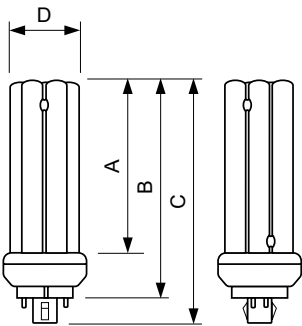

MASTER PL-T 4 Pin

Versions

18W, GX24q-2, 4P

26W, GX24q-3, 4P

32W, GX24q-3, 4P

42W, GX24q-4, 4P

57W, GX24q-5, 4P

Dimensional drawing

Product	D (max)	A (max)	B (max)	C (max)
MASTER PL-T 57W/840/4P 1CT/ 5X10BOX	41.0 mm	157.7 mm	182.0 mm	197.7 mm
MASTER PL-T 57W/830/4P 1CT/ 5X10BOX	41.0 mm	157.7 mm	182.0 mm	197.7 mm

Product	D (max)	A (max)	B (max)	C (max)
MASTER PL-T 42W/840/4P 1CT/ 5X10BOX	41.0 mm	120.7 mm	145.0 mm	160.7 mm
MASTER PL-T 42W/830/4P 1CT/ 5X10BOX	41.0 mm	120.7 mm	145.0 mm	160.7 mm
MASTER PL-T 42W/827/4P 1CT/ 5X10BOX	41.0 mm	120.7 mm	145.0 mm	160.7 mm

MASTER PL-T 4 Pin

Dimensional drawing

Product	D (max)	A (max)	B (max)	C (max)
MASTER PL-T 32W/840/4P 1CT/ 5X10BOX	41.0 mm	98.7 mm	123.0 mm	138.7 mm
MASTER PL-T 32W/830/4P 1CT/ 5X10BOX	41.0 mm	98.7 mm	123.0 mm	138.7 mm
MASTER PL-T 32W/827/4P 1CT/ 5X10BOX	41.0 mm	98.7 mm	123.0 mm	138.7 mm
MASTER PL-T 26W/840/4P 1CT/ 5X10BOX	41.0 mm	86.7 mm	111.0 mm	126.7 mm
MASTER PL-T 26W/830/4P 1CT/ 5X10BOX	41.0 mm	86.7 mm	111.0 mm	126.7 mm
MASTER PL-T 26W/827/4P 1CT/ 5X10BOX	41.0 mm	86.7 mm	111.0 mm	126.7 mm

Product	D (max)	A (max)	B (max)	C (max)
MASTER PL-T 18W/840/4P 1CT/ 5X10BOX	41.0 mm	71.7 mm	96.0 mm	111.7 mm
MASTER PL-T 18W/830/4P 1CT/ 5X10BOX	41.0 mm	71.7 mm	96.0 mm	111.7 mm
MASTER PL-T 18W/827/4P 1CT/ 5X10BOX	41.0 mm	71.7 mm	96.0 mm	111.7 mm