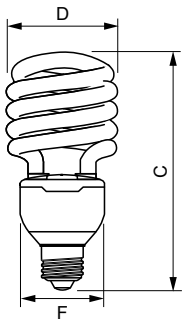

Tornado T3

Versions

Dimensional drawing

Product	D (max)	C (max)	F (max)
Tornado T3 32W CDL E27 220-240V 1PF/6	74 mm	152.5 mm	61 mm
Tornado T3 32W WW E27 220-240V 1PF/6	152.5 mm	74 mm	61 mm

Tornado T3

Approval and Application