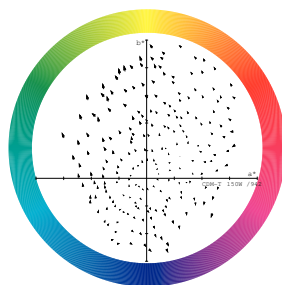

MasterColor CDM-T T6

Order Code	Full Product Name	Correlated Color Temperature (Nom)	Color Rendering Index (Nom)	Lumen Maintenance 10000 h (Nom)	Lumen Maintenance 2000 h (Min)	Lumen Maintenance 2000 h (Nom)	Lumen Maintenance 5000 h (Min)	Lumen Maintenance 5000 h (Nom)	Luminous Efficacy (rated) (Nom)	Luminous Flux (Rated) (Min)
		3000 K	83	50 %	70 %	80 %	60 %	70 %	79 lm/W	-
928083105115	MasterColor CDM-T 35W/830 G12 T6 CL	3000 K	83	50 %	70 %	80 %	60 %	70 %	79 lm/W	-
928083705115	CDM150/T6/830 12PK	3000 K	88	60 %	65 %	75 %	60 %	70 %	90 lm/W	12000 lm
928084605115	CDM150/T6/942 12PK	4200 K	96	70 %	75 %	85 %	70 %	80 %	84 lm/W	11200 lm

Light Technical (3/3)

Order Code	Full Product Name	Luminous Flux (Rated) (Nom)	Order Code	Full Product Name	Luminous Flux (Rated) (Nom)
928082305115	MasterColor CDM-T 70W/830 G12 T6 CL	6400 lm	928083705115	CDM150/T6/830 12PK	13300 lm
928084505115	MasterColor CDM-T 70W/942 G12 T6 CL	6300 lm	928084605115	CDM150/T6/942 12PK	12400 lm
928083105115	MasterColor CDM-T 35W/830 G12 T6 CL	3100 lm			

Color Rendering Diagrams