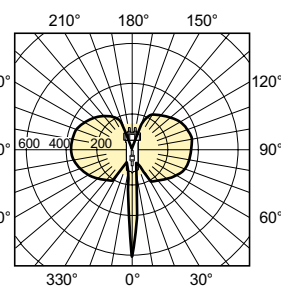

MasterColor CDM-T T6

Order Code	Full Product Name	Correlated Color Temperature (Nom)	Color Rendering Index (Nom)	Lumen Maintenance 10000 h (Nom)	Lumen Maintenance 2000 h (Min)	Lumen Maintenance 2000 h (Nom)	Lumen Maintenance 5000 h (Min)	Lumen Maintenance 5000 h (Nom)	Luminous Efficacy (rated) (Nom)	Luminous Flux (Rated) (Min)
		3000 K	83	50 %	70 %	80 %	60 %	70 %	79 lm/W	-
928083105115	MasterColor CDM-T 35W/830 G12 T6 CL	3000 K	83	50 %	70 %	80 %	60 %	70 %	79 lm/W	-
928083705115	CDM150/T6/830 12PK	3000 K	88	60 %	65 %	75 %	60 %	70 %	90 lm/W	12000 lm
928084605115	CDM150/T6/942 12PK	4200 K	96	70 %	75 %	85 %	70 %	80 %	84 lm/W	11200 lm

Light Technical (3/3)

Order Code	Full Product Name	Luminous Flux (Rated) (Nom)	Order Code	Full Product Name	Luminous Flux (Rated) (Nom)
928082305115	MasterColor CDM-T 70W/830 G12 T6 CL	6400 lm	928083705115	CDM150/T6/830 12PK	13300 lm
928084505115	MasterColor CDM-T 70W/942 G12 T6 CL	6300 lm	928084605115	CDM150/T6/942 12PK	12400 lm
928083105115	MasterColor CDM-T 35W/830 G12 T6 CL	3100 lm			

Color Rendering Diagrams