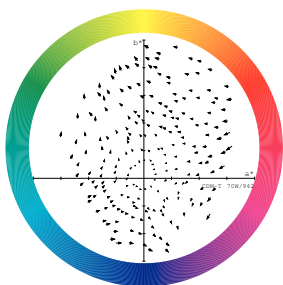

MasterColor CDM-T T6

Order Code	Full Product Name	Correlated Color Temperature (Nom)	Color Rendering Index (Nom)	Lumen Maintenance 10000 h (Nom)	Lumen Maintenance 2000 h (Min)	Lumen Maintenance 2000 h (Nom)	Lumen Maintenance 5000 h (Min)	Lumen Maintenance 5000 h (Nom)	Luminous Efficacy (rated) (Nom)	Luminous Flux (Rated) (Min)
		3000 K	83	50 %	70 %	80 %	60 %	70 %	79 lm/W	-
928083105115	MasterColor CDM-T 35W/830 G12 T6 CL	3000 K	83	50 %	70 %	80 %	60 %	70 %	79 lm/W	-
928083705115	CDM150/T6/830 12PK	3000 K	88	60 %	65 %	75 %	60 %	70 %	90 lm/W	12000 lm
928084605115	CDM150/T6/942 12PK	4200 K	96	70 %	75 %	85 %	70 %	80 %	84 lm/W	11200 lm

Light Technical (3/3)

Order Code	Full Product Name	Luminous Flux (Rated) (Nom)	Order Code	Full Product Name	Luminous Flux (Rated) (Nom)
928082305115	MasterColor CDM-T 70W/830 G12 T6 CL	6400 lm	928083705115	CDM150/T6/830 12PK	13300 lm
928084505115	MasterColor CDM-T 70W/942 G12 T6 CL	6300 lm	928084605115	CDM150/T6/942 12PK	12400 lm
928083105115	MasterColor CDM-T 35W/830 G12 T6 CL	3100 lm			

Color Rendering Diagrams