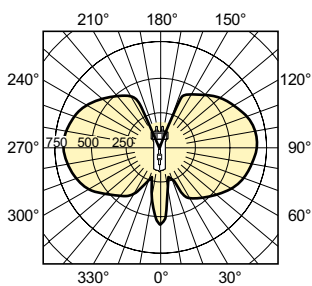

MasterColor CDM-T T6

Order Code	Full Product Name	Correlated Color Temperature (Nom)	Color Rendering Index (Nom)	Lumen Maintenance 10000 h (Nom)	Lumen Maintenance 2000 h (Min)	Lumen Maintenance 2000 h (Nom)	Lumen Maintenance 5000 h (Min)	Lumen Maintenance 5000 h (Nom)	Luminous Efficacy (rated) (Nom)	Luminous Flux (Rated) (Min)
		3000 K	83	50 %	70 %	80 %	60 %	70 %	79 lm/W	-
928083105115	MasterColor CDM-T 35W/830 G12 T6 CL	3000 K	83	50 %	70 %	80 %	60 %	70 %	79 lm/W	-
928083705115	CDM150/T6/830 12PK	3000 K	88	60 %	65 %	75 %	60 %	70 %	90 lm/W	12000 lm
928084605115	CDM150/T6/942 12PK	4200 K	96	70 %	75 %	85 %	70 %	80 %	84 lm/W	11200 lm

Light Technical (3/3)

Order Code	Full Product Name	Luminous Flux (Rated) (Nom)	Order Code	Full Product Name	Luminous Flux (Rated) (Nom)
928082305115	MasterColor CDM-T 70W/830 G12 T6 CL	6400 lm	928083705115	CDM150/T6/830 12PK	13300 lm
928084505115	MasterColor CDM-T 70W/942 G12 T6 CL	6300 lm	928084605115	CDM150/T6/942 12PK	12400 lm
928083105115	MasterColor CDM-T 35W/830 G12 T6 CL	3100 lm			

Color Rendering Diagrams