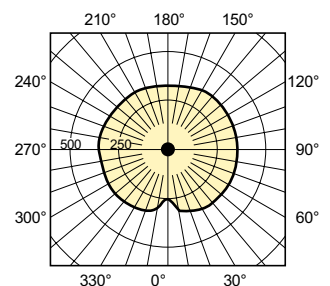

MasterColor CDM-T T6

Order Code	Full Product Name	Correlated Color Temperature (Nom)	Color Rendering Index (Nom)	Lumen Maintenance 10000 h (Nom)	Lumen Maintenance 2000 h (Min)	Lumen Maintenance 2000 h (Nom)	Lumen Maintenance 5000 h (Min)	Lumen Maintenance 5000 h (Nom)	Luminous Efficacy (rated) (Nom)	Luminous Flux (Rated) (Min)
		3000 K	83	50 %	70 %	80 %	60 %	70 %	79 lm/W	-
928083105115	MasterColor CDM-T 35W/830 G12 T6 CL	3000 K	83	50 %	70 %	80 %	60 %	70 %	79 lm/W	-
928083705115	CDM150/T6/830 12PK	3000 K	88	60 %	65 %	75 %	60 %	70 %	90 lm/W	12000 lm
928084605115	CDM150/T6/942 12PK	4200 K	96	70 %	75 %	85 %	70 %	80 %	84 lm/W	11200 lm

Light Technical (3/3)

Order Code	Full Product Name	Luminous Flux (Rated) (Nom)	Order Code	Full Product Name	Luminous Flux (Rated) (Nom)
928082305115	MasterColor CDM-T 70W/830 G12 T6 CL	6400 lm	928083705115	CDM150/T6/830 12PK	13300 lm
928084505115	MasterColor CDM-T 70W/942 G12 T6 CL	6300 lm	928084605115	CDM150/T6/942 12PK	12400 lm
928083105115	MasterColor CDM-T 35W/830 G12 T6 CL	3100 lm			

Color Rendering Diagrams