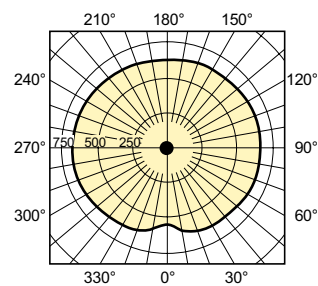

MasterColor CDM-T T6

Order Code	Full Product Name	Correlated Color Temperature (Nom)	Color Rendering Index (Nom)	Lumen Maintenance 10000 h (Nom)	Lumen Maintenance 2000 h (Min)	Lumen Maintenance 2000 h (Nom)	Lumen Maintenance 5000 h (Min)	Lumen Maintenance 5000 h (Nom)	Luminous Efficacy (rated) (Nom)	Luminous Flux (Rated) (Min)
		3000 K	83	50 %	70 %	80 %	60 %	70 %	79 lm/W	-
928083105115	MasterColor CDM-T 35W/830 G12 T6 CL	3000 K	83	50 %	70 %	80 %	60 %	70 %	79 lm/W	-
928083705115	CDM150/T6/830 12PK	3000 K	88	60 %	65 %	75 %	60 %	70 %	90 lm/W	12000 lm
928084605115	CDM150/T6/942 12PK	4200 K	96	70 %	75 %	85 %	70 %	80 %	84 lm/W	11200 lm

Light Technical (3/3)

Order Code	Full Product Name	Luminous Flux (Rated) (Nom)	Order Code	Full Product Name	Luminous Flux (Rated) (Nom)
928082305115	MasterColor CDM-T 70W/830 G12 T6 CL	6400 lm	928083705115	CDM150/T6/830 12PK	13300 lm
928084505115	MasterColor CDM-T 70W/942 G12 T6 CL	6300 lm	928084605115	CDM150/T6/942 12PK	12400 lm
928083105115	MasterColor CDM-T 35W/830 G12 T6 CL	3100 lm			

Color Rendering Diagrams