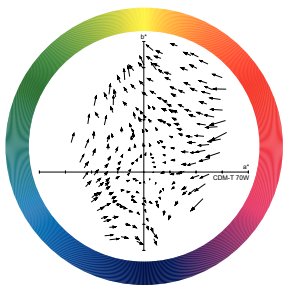

MasterColor CDM-T T6

Order Code	Full Product Name	Correlated Color Temperature (Nom)	Color Rendering Index (Nom)	Lumen Maintenance 10000 h (Nom)	Lumen Maintenance 2000 h (Min)	Lumen Maintenance 2000 h (Nom)	Lumen Maintenance 5000 h (Min)	Lumen Maintenance 5000 h (Nom)	Luminous Efficacy (rated) (Nom)	Luminous Flux (Rated) (Min)
		3000 K	83	50 %	70 %	80 %	60 %	70 %	79 lm/W	-
928083105115	MasterColor CDM-T 35W/830 G12 T6 CL	3000 K	83	50 %	70 %	80 %	60 %	70 %	79 lm/W	-
928083705115	CDM150/T6/830 12PK	3000 K	88	60 %	65 %	75 %	60 %	70 %	90 lm/W	12000 lm
928084605115	CDM150/T6/942 12PK	4200 K	96	70 %	75 %	85 %	70 %	80 %	84 lm/W	11200 lm

Light Technical (3/3)

Order Code	Full Product Name	Luminous Flux (Rated) (Nom)	Order Code	Full Product Name	Luminous Flux (Rated) (Nom)
928082305115	MasterColor CDM-T 70W/830 G12 T6 CL	6400 lm	928083705115	CDM150/T6/830 12PK	13300 lm
928084505115	MasterColor CDM-T 70W/942 G12 T6 CL	6300 lm	928084605115	CDM150/T6/942 12PK	12400 lm
928083105115	MasterColor CDM-T 35W/830 G12 T6 CL	3100 lm			

Color Rendering Diagrams