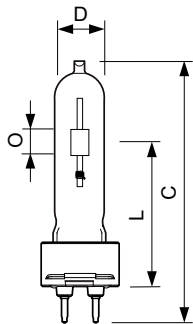

## Dimensional drawing

| Product                                | D (max) | D       | O    | L (min) | L (max) | L     | C (max) |
|--|---------|---------|------|---------|---------|-------|---------|
| CDM150/T6/942 12PK                     | 20 mm   | 0.75 in | 8 mm | 55 mm   | 57 mm   | 56 mm | 110 mm  |
| MasterColor CDM-T<br>70W/942 G12 T6 CL | 20 mm   | 0.75 in | 6 mm | 55 mm   | 57 mm   | 56 mm | 103 mm  |
| CDM150/T6/830 12PK                     | 20 mm   | 0.75 in | 9 mm | 55 mm   | 57 mm   | 56 mm | 110 mm  |
| MasterColor CDM-T<br>35W/830 G12 T6 CL | 20 mm   | 0.75 in | 5 mm | 55 mm   | 57 mm   | 56 mm | 103 mm  |
| MasterColor CDM-T<br>70W/830 G12 T6 CL | 20 mm   | 0.75 in | 7 mm | 55 mm   | 57 mm   | 56 mm | 103 mm  |