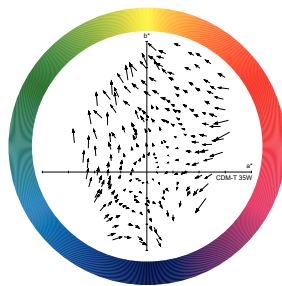

MasterColor CDM-T T6

Order Code	Full Product Name	Correlated Color Temperature (Nom)	Color Rendering Index (Nom)	Lumen Maintenance 10000 h (Nom)	Lumen Maintenance 2000 h (Min)	Lumen Maintenance 2000 h (Nom)	Lumen Maintenance 5000 h (Min)	Lumen Maintenance 5000 h (Nom)	Luminous Efficacy (rated) (Nom)	Luminous Flux (Rated) (Min)
		3000 K	83	50 %	70 %	80 %	60 %	70 %	79 lm/W	-
928083105115	MasterColor CDM-T 35W/830 G12 T6 CL	3000 K	83	50 %	70 %	80 %	60 %	70 %	79 lm/W	-
928083705115	CDM150/T6/830 12PK	3000 K	88	60 %	65 %	75 %	60 %	70 %	90 lm/W	12000 lm
928084605115	CDM150/T6/942 12PK	4200 K	96	70 %	75 %	85 %	70 %	80 %	84 lm/W	11200 lm

Light Technical (3/3)

Order Code	Full Product Name	Luminous Flux (Rated) (Nom)	Order Code	Full Product Name	Luminous Flux (Rated) (Nom)
928082305115	MasterColor CDM-T 70W/830 G12 T6 CL	6400 lm	928083705115	CDM150/T6/830 12PK	13300 lm
928084505115	MasterColor CDM-T 70W/942 G12 T6 CL	6300 lm	928084605115	CDM150/T6/942 12PK	12400 lm
928083105115	MasterColor CDM-T 35W/830 G12 T6 CL	3100 lm			

Color Rendering Diagrams