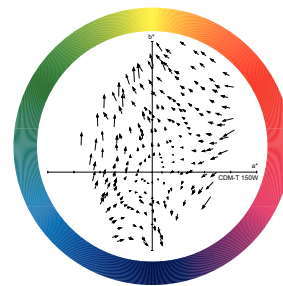

MasterColor CDM-T T6

Order Code	Full Product Name	Correlated Color Temperature (Nom)	Color Rendering Index (Nom)	Lumen Maintenance 10000 h (Nom)	Lumen Maintenance 2000 h (Min)	Lumen Maintenance 2000 h (Nom)	Lumen Maintenance 5000 h (Min)	Lumen Maintenance 5000 h (Nom)	Luminous Efficacy (rated) (Nom)	Luminous Flux (Rated) (Min)
		3000 K	83	50 %	70 %	80 %	60 %	70 %	79 lm/W	-
928083105115	MasterColor CDM-T 35W/830 G12 T6 CL	3000 K	83	50 %	70 %	80 %	60 %	70 %	79 lm/W	-
928083705115	CDM150/T6/830 12PK	3000 K	88	60 %	65 %	75 %	60 %	70 %	90 lm/W	12000 lm
928084605115	CDM150/T6/942 12PK	4200 K	96	70 %	75 %	85 %	70 %	80 %	84 lm/W	11200 lm

Light Technical (3/3)

Order Code	Full Product Name	Luminous Flux (Rated) (Nom)	Order Code	Full Product Name	Luminous Flux (Rated) (Nom)
928082305115	MasterColor CDM-T 70W/830 G12 T6 CL	6400 lm	928083705115	CDM150/T6/830 12PK	13300 lm
928084505115	MasterColor CDM-T 70W/942 G12 T6 CL	6300 lm	928084605115	CDM150/T6/942 12PK	12400 lm
928083105115	MasterColor CDM-T 35W/830 G12 T6 CL	3100 lm			

Color Rendering Diagrams