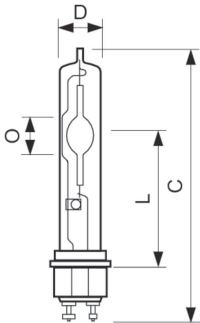

## Dimensional drawing

Product	D (max)	D	D	C (max)	C
CDM-T Elite 210W/930 PGZ18.1CT/12	29 mm	1.1 in	28 mm	188 mm	186 mm