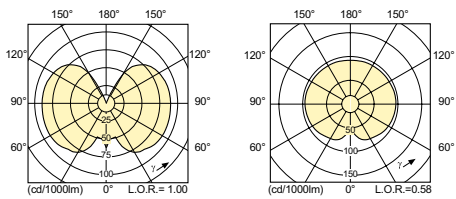

Light Distribution Diagrams