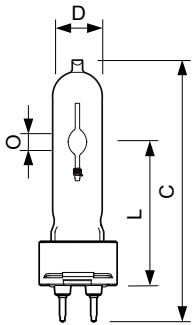

MASTERColour CDM-T Evolution

Versions

二维绘图

Product	D (max)	O	L (min)	L (max)	L	C (max)
MASTERColour CDM-T Evolution	20 mm	5.5 mm	55 mm	57 mm	56 mm	103 mm
35W/930 G12						