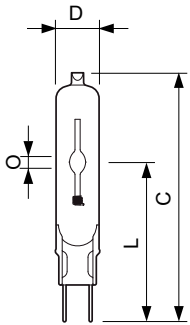

## 二维绘图

Product	D (max)	O	L (min)	L (max)	L	C (max)
MASTERColour CDM-TC	15 mm	5.5 mm	51 mm	53 mm	52 mm	85 mm
Evolution 35W/930 G8.5						