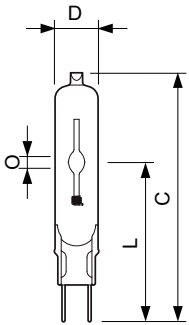

MASTERColour CDM-TC Evolution

Versions

Dimensional drawing

Product	D (max)	O	L (min)	L (max)	L	C (max)
MASTERColour CDM-TC	15 mm	3.6 mm	51 mm	53 mm	52 mm	85 mm
Evolution 20W/930 G8.5						

Light Distribution Diagrams