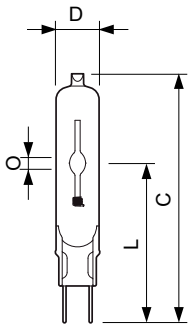

MASTERColour CDM-TC Evolution

Versions

CDM-TC Evolution 35W /930

Dimensional drawing

Product	D (max)	Ø	L (min)	L (max)	L	C (max)
MASTERColour CDM-TC	15 mm	5.5 mm	51 mm	53 mm	52 mm	85 mm
Evolution 35W/930 G8.5						