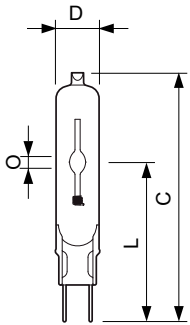

MASTERColour CDM-TC Evolution

Versions

Målskisse

Product	D (max)	O	L (min)	L (max)	L	C (max)
MASTERColour CDM-TC	15 mm	5.5 mm	51 mm	53 mm	52 mm	85 mm
Evolution 35W/930 G8.5						