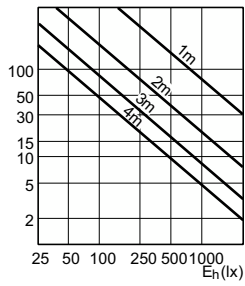

Accent Diagram - MC CDM-R Elite 70W/930
E27 PAR30L 10D