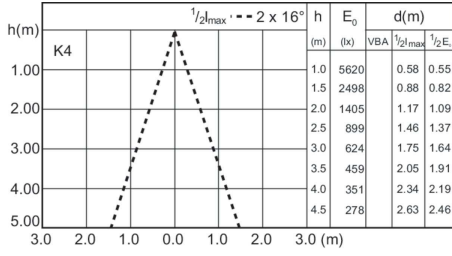

MASTERCLOUR CDM-R Elite

Beam Diagrams