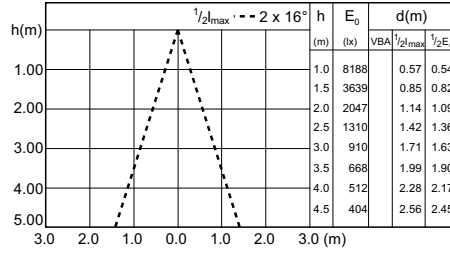

MASTERCLOUR CDM-R Elite

Beam Diagrams

Beam diagram - MC CDM-R Elite 70W/930 E27 PAR30L 40D

Beam diagram - MC CDM-R Elite 70W/942 E27 PAR30L 30D

Beam diagram - MC CDM-R Elite 70W/942 E27 PAR30L 40D