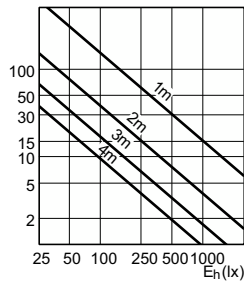

Accent Diagram - MC CDM-R Elite 70W/930
E27 PAR30L 30D