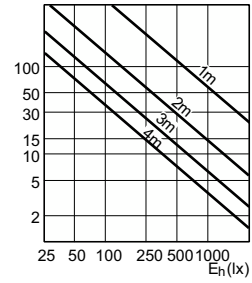

Accent Diagram - MC CDM-R Elite 35W/930
E27 PAR30L 10D