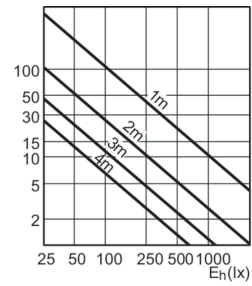

Accent Diagram - MC CDM-R Elite 70W/930
E27 PAR30L 40D