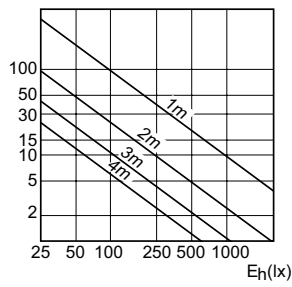

Accent Diagram - MC CDM-R Elite 70W/942
E27 PAR30L 40D