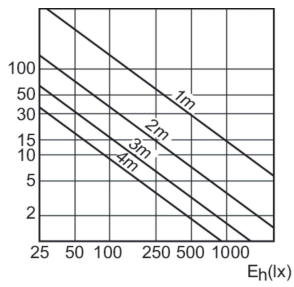

Accent Diagram - MC CDM-R Elite 70W/942
E27 PAR30L 30D