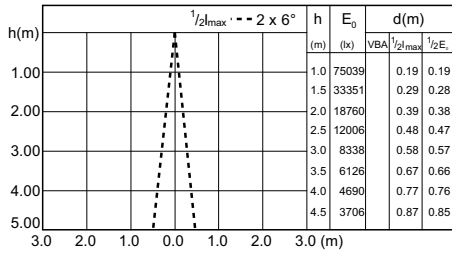

Beam diagram - MC CDM-R Elite 35W/930 E27 PAR20 30D