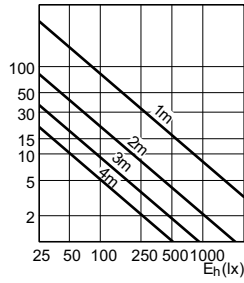

Accent Diagram - MC CDM-R Elite 35W/930
E27 PAR30L 30D