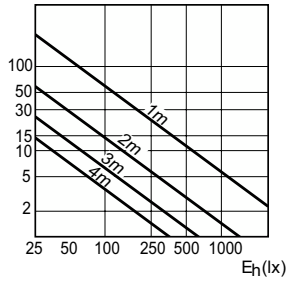

Accent Diagrams

Accent Diagram - MC CDM-R Elite 35W/930
E27 PAR20 30D