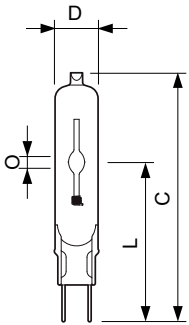

Application

- Ideal for retail display and general lighting (particularly in supermarkets, bakeries and furniture stores)

MASTERColour CDM-TC Warm

Versions

Dimensional drawing

Product	D	D	O	L	L	L	C
MASTERColour CDM-TC Warm 70W/925 G8.5	15 mm	0.57 in	5 mm	51 mm	53 mm	52 mm	85 mm