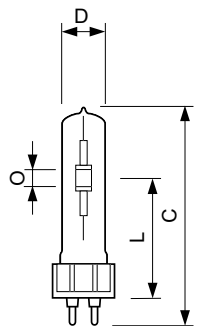

Dimensional drawing

Product	D (max)	O	L (min)	L (max)	L	C (max)
MASTERColour CDM-T Elite 70W/942 G12 1CT	20 mm	7.75 mm	55 mm	57 mm	56 mm	103 mm
MASTERColour CDM-T Elite 35W/942 G12 1CT	20 mm	5.2 mm	55 mm	57 mm	56 mm	103 mm
MASTERColour CDM-T Elite 50W/930 G12 1CT/12	20 mm	6 mm	55 mm	57 mm	56 mm	103 mm
MASTERColour CDM-T Elite 70W/930 G12 1CT/12	20 mm	7.15 mm	55 mm	57 mm	56 mm	103 mm
MASTERColour CDM-T Elite 70W/930 G12 1CT/12	20 mm	7.15 mm	55 mm	57 mm	56 mm	103 mm
MASTERColour CDM-T Elite 35W/930 G12 1CT/12	20 mm	4.8 mm	55 mm	57 mm	56 mm	103 mm
MASTERColour CDM-T Elite 35W/930 G12 1CT/12	20 mm	4.8 mm	55 mm	57 mm	56 mm	103 mm
MASTERColour CDM-T Elite 50W/942 G12 1CT	20 mm	7.1 mm	55 mm	57 mm	56 mm	103 mm

Product	D (max)	O	L (min)	L (max)	L	C (max)
MASTERColour CDM-T Elite 150W/930 G12 1CT/12	20 mm	9 mm	55 mm	57 mm	56 mm	110 mm