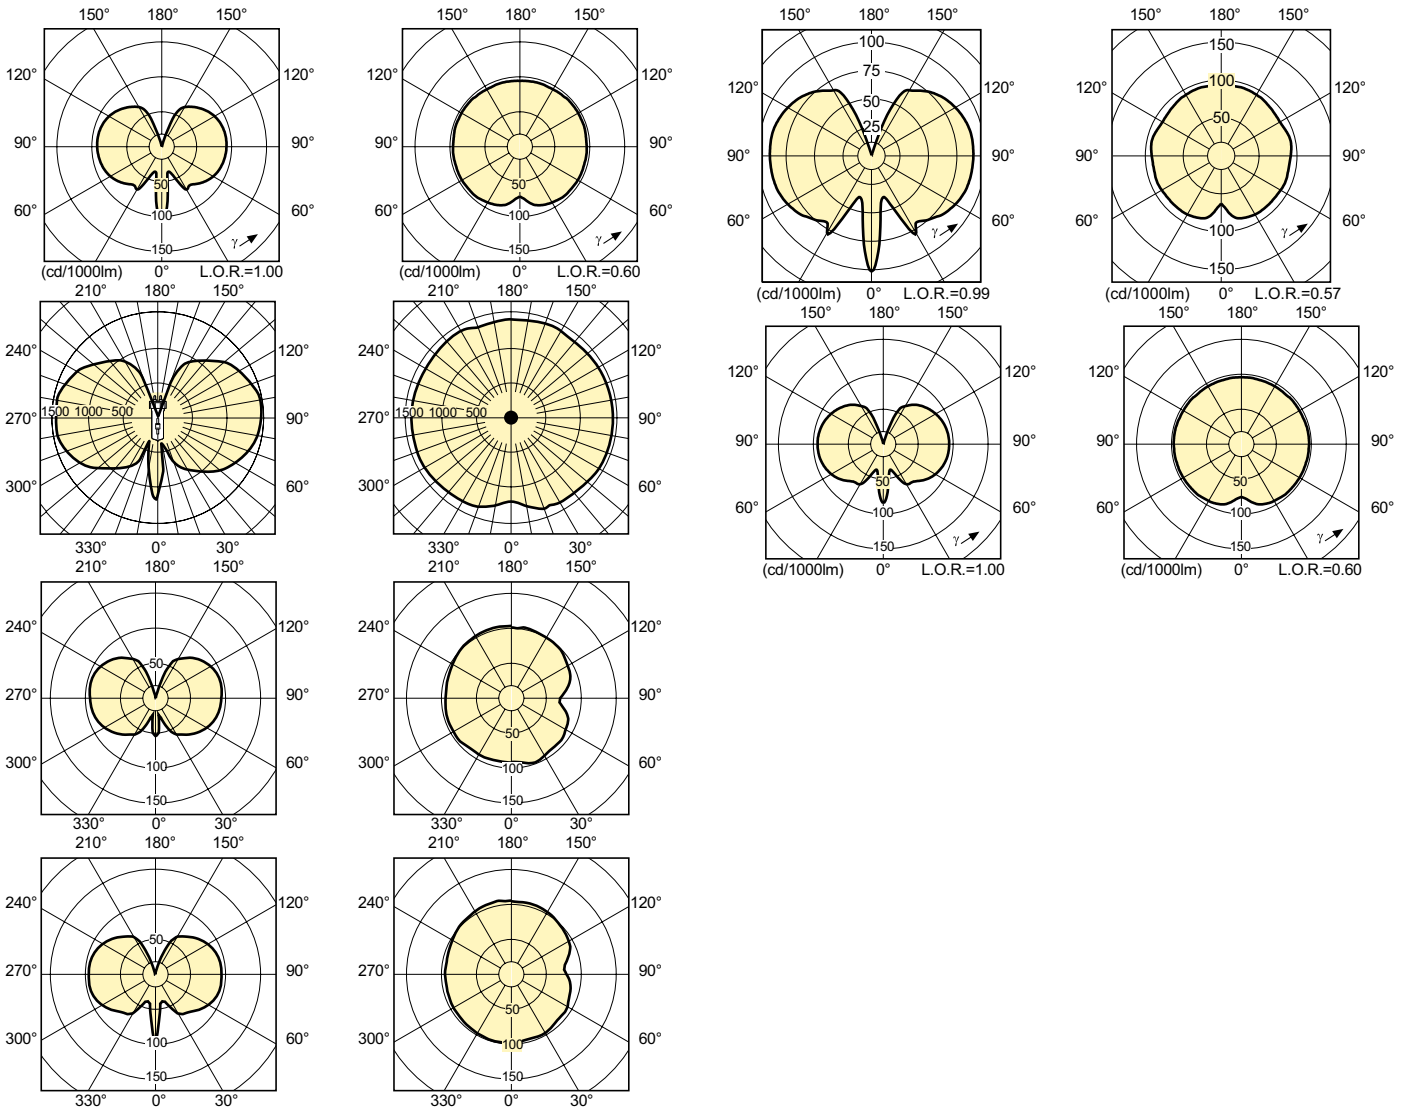

MASTERColour CDM-T Elite

Order Code	Full Product Name	Lumen Maintenance 1000 h (Nom)	Lumen Maintenance 10000 h (Nom)	Lumen Maintenance 12000 h (Nom)	Lumen Maintenance 2000 h (Nom)	Lumen Maintenance 4000 h (Nom)	Lumen Maintenance 5000 h (Nom)	Luminous Efficacy (rated) (Nom)	Luminous Flux (Rated) (Nom)
21312915	MASTERC CDM-T ELITE 150W/930 G12 1CT/12	95 %	75 %	73 %	91 %	86 %	84 %	100 lm/W	15000 lm
48451700	MASTERColour CDM-T Elite 35W/930 G12 1CT/12	95 %	83 %	80 %	93 %	90 %	88 %	98 lm/W	4050 lm
91137400	MasterC CDM-T Elite 35W/930 G12 1CT/12	95 %	83 %	80 %	93 %	90 %	88 %	98 lm/W	4050 lm
48453100	MASTERColour CDM-T Elite 35W/942 G12 1CT	89 %	73 %	71 %	84 %	80 %	79 %	98 lm/W	3850 lm
48455500	MASTERColour CDM-T Elite 70W/930 G12 1CT/12	97 %	83 %	82 %	95 %	90 %	88 %	103 lm/W	7800 lm
91141100	MASTERColour CDM-T Elite 70W/930 G12 1CT/12	97 %	83 %	82 %	95 %	90 %	88 %	103 lm/W	7800 lm
48457900	MASTERColour CDM-T Elite 70W/942 G12 1CT	91 %	80 %	79 %	88 %	85 %	84 %	100 lm/W	7500 lm