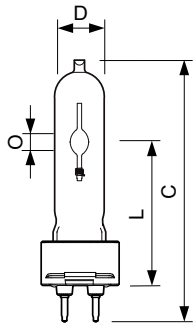

Dimensional drawing

Product	D (max)	O	L (min)	L (max)	L	C (max)
MASTERColour CDM-T Elite 70W/942 G12 1CT	20 mm	7.75 mm	55 mm	57 mm	56 mm	103 mm
MASTERColour CDM-T Elite 35W/942 G12 1CT	20 mm	5.2 mm	55 mm	57 mm	56 mm	103 mm
MASTERColour CDM-T Elite 50W/930 G12 1CT/12	20 mm	6 mm	55 mm	57 mm	56 mm	103 mm
MASTERColour CDM-T Elite 70W/930 G12 1CT/12	20 mm	7.15 mm	55 mm	57 mm	56 mm	103 mm
MASTERColour CDM-T Elite 70W/930 G12 1CT/12	20 mm	7.15 mm	55 mm	57 mm	56 mm	103 mm
MASTERColour CDM-T Elite 35W/930 G12 1CT/12	20 mm	4.8 mm	55 mm	57 mm	56 mm	103 mm
MASTERColour CDM-T Elite 35W/930 G12 1CT/12	20 mm	4.8 mm	55 mm	57 mm	56 mm	103 mm
MASTERColour CDM-T Elite 50W/942 G12 1CT	20 mm	7.1 mm	55 mm	57 mm	56 mm	103 mm

Product	D (max)	O	L (min)	L (max)	L	C (max)
MASTERColour CDM-T Elite 150W/930 G12 1CT/12	20 mm	9 mm	55 mm	57 mm	56 mm	110 mm