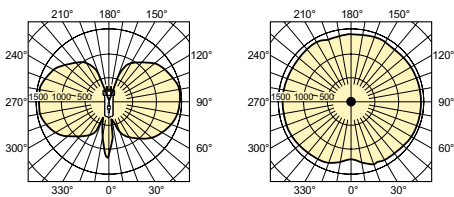

Dimensional drawing

Product	D (max)	O	L	C (max)
MASTERColour CDM-TT 150W/942 E40 1SL/12	46 mm	8 mm	133 mm	211 mm

Light Distribution Diagrams

CDM-TT 150W