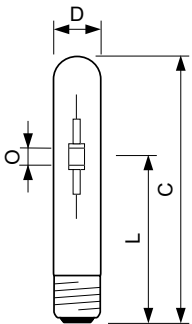

Product Description

MASTERColour CDM-TT

High-intensity discharge lamps with a CDM discharge tube inside a SON lamp clear tubular outer bulb

Benefits

- Runs on SON gear so directly replaces equivalent wattage SON lamp for simple upgrade from yellow to white light

Dimensional drawing

Product	D (max)	O	L	C (max)
MASTERColour CDM-TT 150W/942 E40 1SL/12	46 mm	8 mm	133 mm	211 mm

Light Distribution Diagrams

CDM-TT 150W