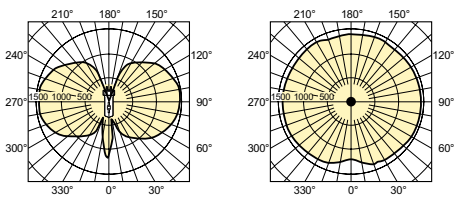

Light Distribution Diagrams