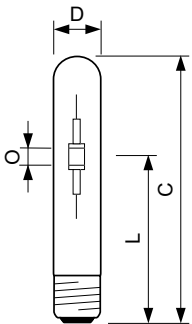

## Dimensional drawing

Product	D (max)	O	L	C (max)
MASTERColour CDM-TT 150W/942 E40 1SL/12	46 mm	8 mm	133 mm	211 mm