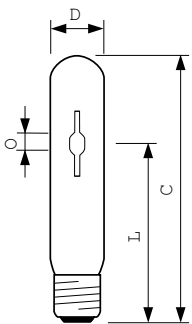

Product	D (max)	O	L	C (max)
MASTER CityWhite CDO-TT Plus 250W/830 E40	47 mm	12.1 mm	157 mm	257 mm
MASTER CityWhite CDO-TT Plus 150W/828 E40	47 mm	10 mm	132 mm	211 mm
MASTER CityWhite CDO-TT Plus 100W/828 E40	47 mm	8.5 mm	132 mm	211 mm