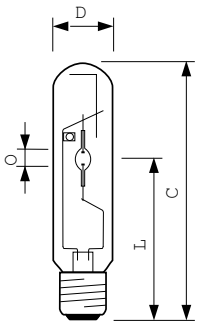

Product	D (max)	O	L	C (max)
MASTER CityWhite CDO-TT Plus 250W/830 E40	47 mm	12.1 mm	157 mm	257 mm
MASTER CityWhite CDO-TT Plus 150W/828 E40	47 mm	10 mm	132 mm	211 mm
MASTER CityWhite CDO-TT Plus 100W/828 E40	47 mm	8.5 mm	132 mm	211 mm