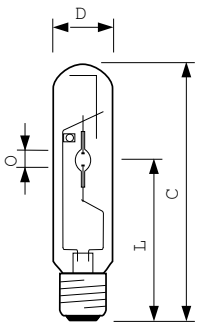

CDO-TT Plus 100W & 150W E40

CDO-TT Plus 250W /940

Dimensional drawing

Product	D (max)	O	L	C (max)
MASTER CityWhite CDO-TT Plus 250W/940 E40	47 mm	12.30 mm	158 mm	255 mm
MASTER CityWhite CDO-TT Plus 150W/828 E40	47 mm	10 mm	132 mm	211 mm