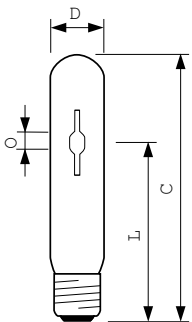

CDO-TT Plus 100W & 150W E40

CDO-TT Plus 250W /940

Dimensional drawing

Product	D (max)	O	L	C (max)
MASTER CityWhite CDO-TT Plus 250W/940 E40	47 mm	12.30 mm	158 mm	255 mm
MASTER CityWhite CDO-TT Plus 150W/828 E40	47 mm	10 mm	132 mm	211 mm