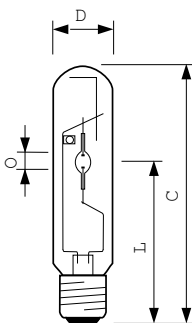

CDO-TT Plus 100W & 150W E40

CDO-TT Plus 250W /830 E40

CDO-TT Plus 50W /828 E27

CDO-TT Plus 250W /940

Dimensional drawing

Product	D (max)	O	L	C (max)
MASTER CityWhite CDO-TT Plus 70W/942 E27	36 mm	7.75 mm	102 mm	156 mm
MASTER CityWhite CDO-TT Plus 70W/828 E27	36 mm	7.15 mm	102 mm	156 mm
MASTER CityWhite CDO-TT Plus 50W/828 E27	36 mm	5.25 mm	102 mm	156 mm