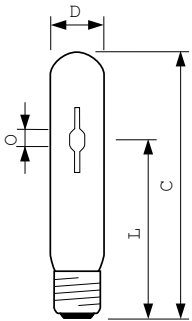

CDO-TT Plus 100W & 150W E40

CDO-TT Plus 250W /830 E40

CDO-TT Plus 50W /828 E27

CDO-TT Plus 250W /940

Dimensional drawing

Product	D (max)	O	L	C (max)
MASTER CityWhite CDO-TT Plus 70W/942 E27	36 mm	7.75 mm	102 mm	156 mm
MASTER CityWhite CDO-TT Plus 70W/828 E27	36 mm	7.15 mm	102 mm	156 mm
MASTER CityWhite CDO-TT Plus 50W/828 E27	36 mm	5.25 mm	102 mm	156 mm

Product	D (max)	O	L	C (max)
MASTER CityWhite CDO-TT Plus 150W/942 E40	46 mm	10 mm	132 mm	211 mm
MASTER CityWhite CDO-TT Plus 100W/828 E40	47 mm	8.5 mm	132 mm	211 mm
MASTER CityWhite CDO-TT Plus 250W/830 E40	47 mm	12.1 mm	157 mm	257 mm
MASTER CityWhite CDO-TT Plus 250W/940 E40	47 mm	12.30 mm	158 mm	255 mm
MASTER CityWhite CDO-TT Plus 150W/828 E40	47 mm	10 mm	132 mm	211 mm