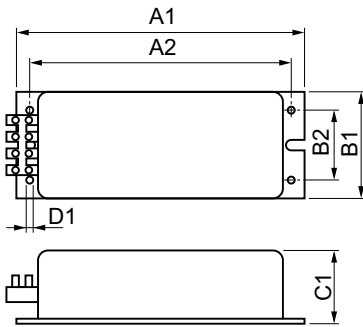

Application

- Outdoor lighting

HID-Constant wattage BSX for SOX

Versions

Dimensional drawing

Product	D1	C1	A1	A2	B1	B2
BSX 131 H96 220-240V 50Hz CW-178/78	4.2 mm	74.0 mm	178.0 mm	162.0 mm	100.0 mm	42.0 mm
BSX 91 H96 220-240V 50Hz CW-149/67	4.2 mm	67.0 mm	149.0 mm	135.0 mm	80.0 mm	42.0 mm
BSX 135 H96 220-240V 50Hz CW-149/67	4.2 mm	67.0 mm	149.0 mm	135.0 mm	80.0 mm	42.0 mm
BSX 180 H96 220-240V 50Hz CW-178/78	4.2 mm	78.0 mm	178.0 mm	162.0 mm	100.0 mm	42.0 mm