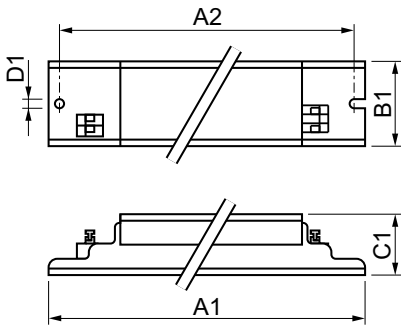

HID-EXC für SOX Lampen

Versions

Abmessungsskizzen

Product	D1	C1	A1	A2	B1
EXC 55 SOX 220-240V 50/60Hz	4,2 mm	28,0 mm	280,0 mm	265,0 mm	40,0 mm
EXC 66 SOX-E 220-240V 50/60Hz	4,2 mm	28,0 mm	280,0 mm	265,0 mm	40,0 mm
EXC 91 SOX-E 220-240V 50/60Hz	4,2 mm	28,0 mm	335,0 mm	325,0 mm	39,0 mm
EXC 36 SOX-E 220-240V 50/60Hz	4,2 mm	28,0 mm	280,0 mm	265,0 mm	40,0 mm