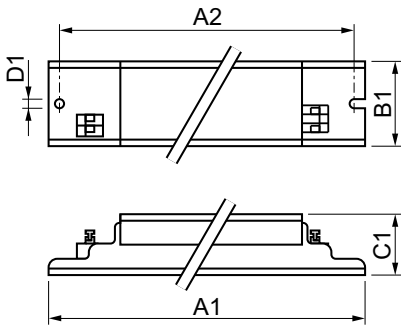

HID-EXC SOX-lampuille

Versions

Mittapiirros

Product	D1	C1	A1	A2	B1
EXC 91 SOX-E 220-240V 50/60Hz	4,2 mm	28,0 mm	335,0 mm	325,0 mm	39,0 mm
EXC 66 SOX-E 220-240V 50/60Hz	4,2 mm	28,0 mm	280,0 mm	265,0 mm	40,0 mm
EXC 55 SOX 220-240V 50/60Hz	4,2 mm	28,0 mm	280,0 mm	265,0 mm	40,0 mm
EXC 36 SOX-E 220-240V 50/60Hz	4,2 mm	28,0 mm	280,0 mm	265,0 mm	40,0 mm