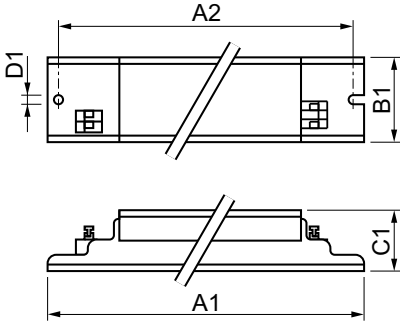

Uygulama

- Yerleşim bölgesi aydınlatması
- Kenti güzelleştirme
- Yol aydınlatması

HID-EXC SOX Ampuller için

Versions

Boyutlu çizim

Product	D1	C1	A1	A2	B1
EXC 55 SOX 220-240V 50/60Hz	4,2 mm	28,0 mm	280,0 mm	265,0 mm	40,0 mm
EXC 66 SOX-E 220-240V 50/60Hz	4,2 mm	28,0 mm	280,0 mm	265,0 mm	40,0 mm
EXC 36 SOX-E 220-240V 50/60Hz	4,2 mm	28,0 mm	280,0 mm	265,0 mm	40,0 mm
EXC 35 SOX 220-240V 50/60Hz	4,2 mm	28,0 mm	280,0 mm	265,0 mm	40,0 mm
EXC 91 SOX-E 220-240V 50/60Hz	4,2 mm	28,0 mm	335,0 mm	325,0 mm	39,0 mm