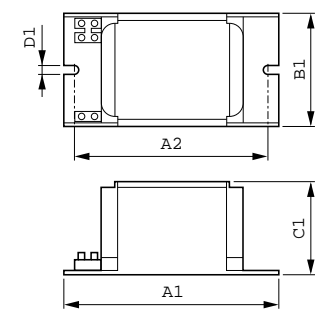

Product	D1	C1	A1	A2	B1
BSN 400 L33-A2-TS 230V 50Hz HD3-166	6,2 mm	84,0 mm	166,0 mm	147,5 mm	102,0 mm
BSN 70 L33-A2-TS 230V 50Hz HD1-118	6,2 mm	53,0 mm	118,0 mm	103,0 mm	65,0 mm

Operating and Electrical