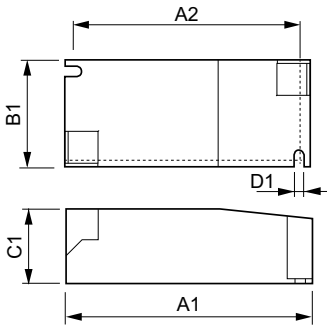

Application

- 20/35/50 W accent and decorative lighting for shops, public spaces, lobbies and offices
- Suitable for indoor use only

PrimaVision Mini for CDM

Versions

Dimensional drawing

Product	D1	C1	A1	A2	B1
HID-PV m 35 /S CDM 220-240V 50/60Hz	4.2 mm	30.2 mm	97.3 mm	88.3 mm	43.3 mm
HID-PV m 50 /S CDM HPF 220-240V 50/60Hz	4.2 mm	30.2 mm	97.3 mm	88.3 mm	43.3 mm
HID-PV m 20 /S CDM 220-240V 50/60Hz	4.2 mm	30.2 mm	97.3 mm	88.3 mm	43.3 mm