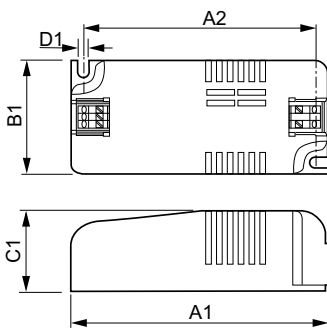

Application

- 20/35/50 W accent and decorative lighting for shops, public spaces, lobbies and offices
- Suitable for indoor use only

PrimaVision Mini for CDM

Versions

Dimensional drawing

Product	D1	C1	A1	A2	B1
HID-PV m 35 /S CDM 220-240V 50/60Hz	4.2 mm	30.2 mm	97.3 mm	88.3 mm	43.3 mm
HID-PV m 50 /S CDM HPF 220-240V 50/60Hz	4.2 mm	30.2 mm	97.3 mm	88.3 mm	43.3 mm
HID-PV m 20 /S CDM 220-240V 50/60Hz	4.2 mm	30.2 mm	97.3 mm	88.3 mm	43.3 mm