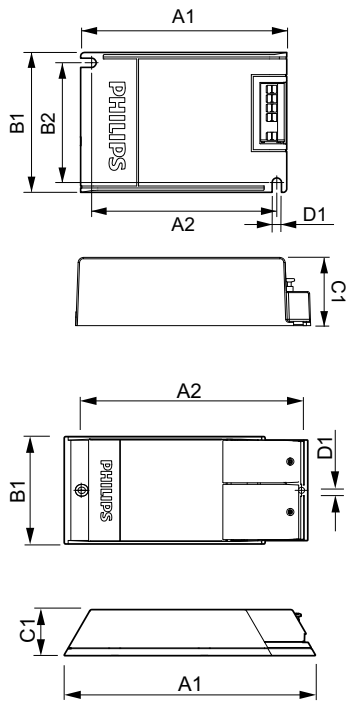

Versions

HID-PV E 35 /I, 50 /I, 70 /I for CDM lamps

HID-PV E 35 /S, 50 /S, 70 /S for CDM lamps

Dimensional drawing

Product	D1	C1	A1	A2	B1	B2
HID-PV E 70 /S CDM 220-240V	4.9 mm	32.2 mm	109.6 mm	98.5 mm	74.4 mm	63.7 mm
HID-PV E 35 /S CDM 220-240V	4.9 mm	32.2 mm	109.6 mm	98.5 mm	74.4 mm	63.7 mm