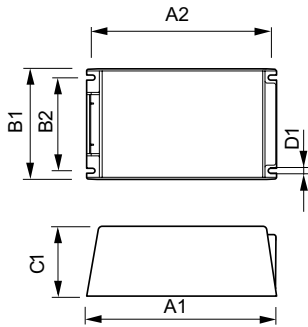

Application

- High-bay shop lighting
- Flood and area lighting
- Road lighting and petrol stations
- Offices and industry

PrimaVision for CDM Elite MW

Versions

Dimensional drawing

Product	D1	C1	A1	A2	B1	B2
HID-PV 315 /S CDM 220-240V 50/60Hz	4.2 mm	60.0 mm	215.0 mm	204.5 mm	128.5 mm	111.5 mm