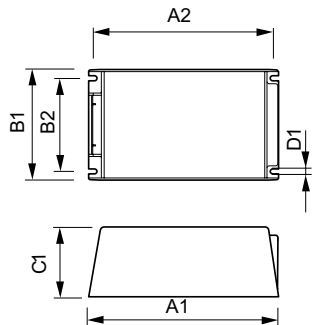

PrimaVision for CDM Elite MW

Application

- High-bay shop lighting
- Flood and area lighting
- Road lighting and petrol stations
- Offices and industry

Versions

Dimensional drawing

Product	D1	C1	A1	A2	B1	B2
HID-PV 315 /S CDM 220-240V 50/60Hz	4.2 mm	60.0 mm	215.0 mm	204.5 mm	128.5 mm	111.5 mm