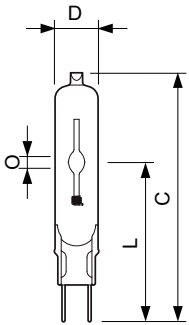

## Maatschets

Product	D (max)	O	L (min)	L (max)	L	C (max)
MASTERColour CDM-TC Fresh 70W/740 G8.5	15 mm	7.15 mm	51 mm	53 mm	52 mm	85 mm