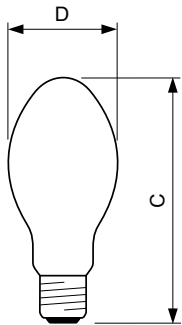

Product Description

SON

High Pressure Sodium lamp with opalized ovoid outer bulb

Benefits

- SON is a cost-efficient and reliable solution in High Pressure Sodium

Features

- Ovoid, internally white coated outer bulb
- High luminous efficacy
- Robust construction is vibration- and shock-resistant leading to a reliable life
- Dimming possible with dedicated gear

Application

- Road and residential lighting
- Decorative floodlighting
- Commercial and industrial applications

Versions

SON (Internal Ignitor) E27

SON

Dimensional drawing

Product	D (max)	C (max)
SON 70W Internal Ignitor 1SL/25	71 mm	155 mm