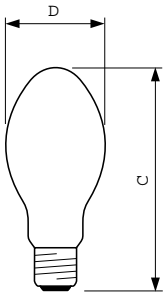

Dimensional drawing

Product	D (max)	C (max)
MASTER SON PIA Plus 100W/220 E40 1SL/12	76 mm	186 mm