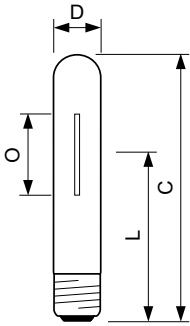

Product Description

SON-T

High Pressure Sodium lamp with clear tubular outer bulb

Benefits

- SON-T is a cost-efficient and reliable solution in High Pressure Sodium

Features

- Clear tubular outer bulb
- High luminous efficacy
- Robust construction is vibration- and shock-resistant leading to a reliable life
- Dimming possible with dedicated gear

Application

- Road and residential lighting
- Decorative floodlighting
- Commercial and industrial applications
- Recreational sports facilities indoor and outdoor

Versions

Dimensional drawing

Product	D (max)	O	L	C (max)
SON-T 1000W E E40 1SL/4	66 mm	145 mm	240 mm	390 mm
SON-T 400W E E40 SL/12	47 mm	82 mm	175 mm	286 mm
SON-T 250W E E40 SL/12	47 mm	66 mm	158 mm	255 mm
SON-T 150W E E40 SL/12	47 mm	58 mm	132 mm	209 mm
SON-T 100W E E40 SL/12	47 mm	44 mm	132 mm	209 mm
SON-T 1000W E40 1SL/4	66 mm	153 mm	240 mm	390 mm
SON-T 70W/220 E27 1CT/12	36 mm	42 mm	102 mm	156 mm