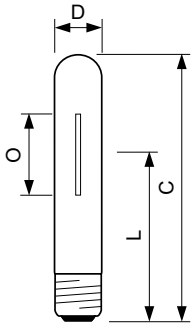

### Versions

Dimensional drawing

Product	D (max)	O	L	C (max)
SON-T 70W/220 E27 ICT/12	36 mm	42 mm	102 mm	156 mm