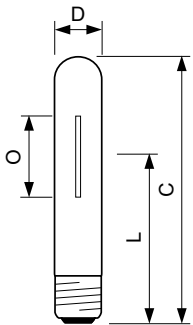

## Dimensional drawing

Product	D (max)	O	L	C (max)
SON-T 1000W E E40 1SL/4	66 mm	145 mm	240 mm	390 mm