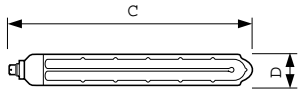

Dimensional drawing

Product	D (max)	C (max)
MASTER SOX-E 91W BY22d 1SL/12	66 mm	775 mm
MASTER SOX-E 66W BY22d 1SL/12	66 mm	528 mm
MASTER SOX-E 36W BY22d 1SL/12	52 mm	425 mm
MASTER SOX-E 131W BY22d 1SL/6	66 mm	1120 mm
MASTER SOX-E 18W BY22d 1SL/12	52 mm	216 mm
MASTER SOX-E 18W BY22d 1SL/12	52 mm	216 mm
MASTER SOX-E 26W BY22d 1SL/12	52 mm	311 mm