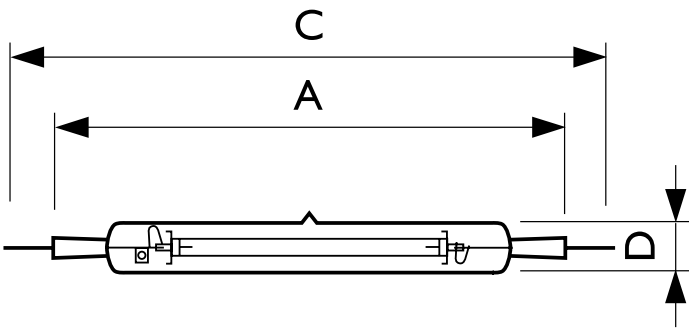

### Features

- Clear tubular outer bulb
- Ceramic discharge tube with Philips Integrated Antenna (PIA) for a long and reliable lifetime
- Advanced getter ensures high growthlight maintenance and few early failures
- "GreenPower" concept with optimized micromol output (growth light)
- "Plus" concept with high efficacy translated into high light output
- "Agro" concept with optimized light spectrum

### Application

- Horticultural applications, plant irradiation, assimilation lighting

## Dimensional drawing

Product	D (max)	Ø	C (max)	A
HPS AGRO Plus 1000W DE EL 1CT/12	33.5 mm	147 mm	394 mm	325 mm