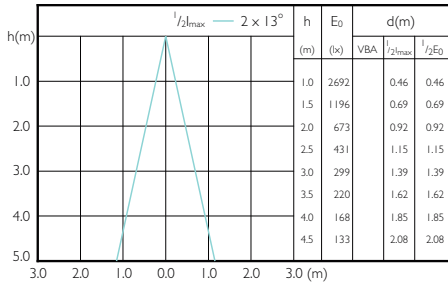

Beam Diagrams

MASTER LEDspot PAR 60W E27 827 25D