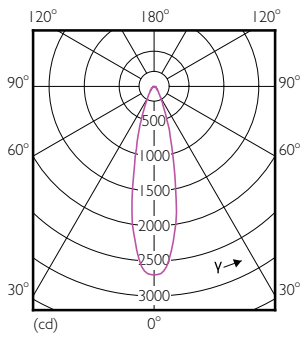

## 二维绘图

Product	D	C
Essential LED 10-80W PAR38 827 25D	122 mm	134 mm