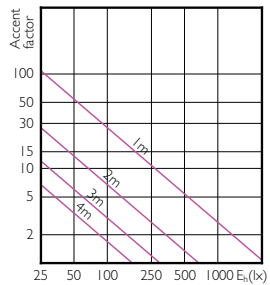

MASTER LEDspot PAR 60W E27 827 25D