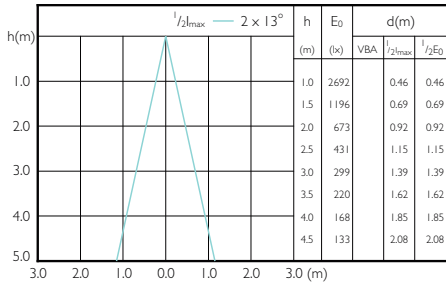

Essential LED

Versions

Dimensional drawing

Product	D	C
Essential LED 10-80W PAR38 827 25D	122 mm	134 mm

Accent Diagrams

MASTER LEDspot PAR 60W E27 827 25D

Beam Diagrams

MASTER LEDspot PAR 60W E27 827 25D