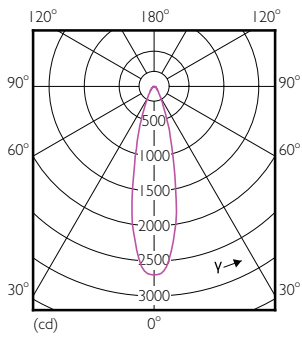

Essential LED

Versions

Dimensional drawing

Product	D	C
Essential LED 10-80W PAR38 827 25D	122 mm	134 mm

Accent Diagrams

MASTER LEDspot PAR 60W E27 827 25D

Beam Diagrams

MASTER LEDspot PAR 60W E27 827 25D