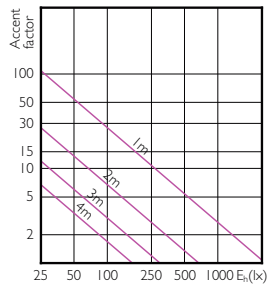

Essential LED

Versions

Dimensional drawing

Product	D	C
Essential LED 10-80W PAR38 827 25D	122 mm	134 mm

Accent Diagrams

MASTER LEDspot PAR 60W E27 827 25D

Beam Diagrams

MASTER LEDspot PAR 60W E27 827 25D