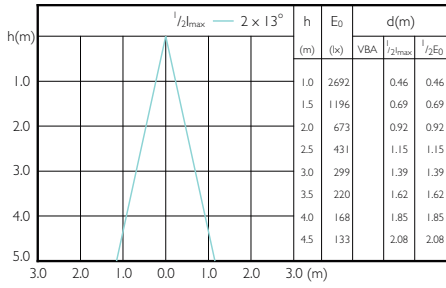

Essential LED

Beam Diagrams

MASTER LEDspot PAR 60W E27 827 25D