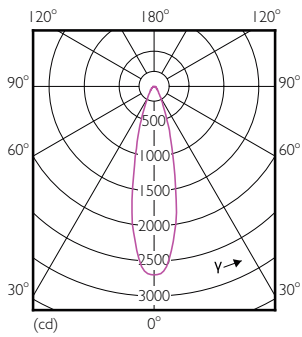

## Dimensional drawing

Product	D	C
Essential LED 10-80W PAR38 827 25D	122 mm	134 mm