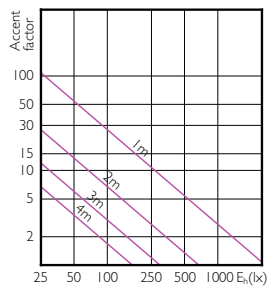

MASTER LEDspot PAR 60W E27 827 25D