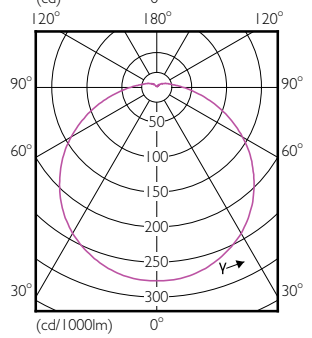

Essential LED

Order Code	Full Product Name	T-Case Maximum (Nom)
929001247087	ESS LEDspots 50W GU10 CW 36D ND TR	80 °C
929001250487	ESS LEDspots 50W GU10 WW 36D ND TR	80 °C
929001322708	Essential LED 10-80W PAR38 827 25D	-
929001857308	ESS LED 4W E14 2700K 230V R50	65 °C
929001857387	LED Spot 4W E14 2700K 230V R50 RCA	65 °C
929001857487	LED Spot 4W E14 4000K 230V R50 RCA	65 °C
929001857508	ESS LED 4W E14 6500K 230V R50	65 °C
929001857587	LED Spot 4W E14 6500K 230V R50 RCA	65 °C
929001857608	ESS LED 7W E27 2700K 230V R63	68 °C
929001857687	LED Spot 7W E27 2700K 230V R63 RCA	68 °C
929001857787	LED Spot 7W E27 4000K 230V R63 RCA	68 °C
929001857808	ESS LED 7W E27 6500K 230V R63	68 °C
929001857887	LED Spot 7W E27 6500K 230V R63 RCA	68 °C
929001857908	ESS LED 9W E27 2700K 230V R80	72 °C
929001857987	LED Spot 10W E27 2700K 230V R80 RCA	72 °C
929001858087	LED Spot 10W E27 4000K 230V R80 RCA	72 °C
929001858108	ESS LED 9W E27 6500K 230V R80	72 °C
929001858187	LED Spot 10W E27 6500K 230V R80 RCA	72 °C