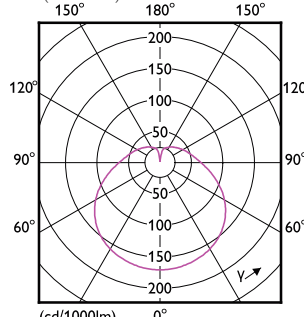

Essential LED

Order Code	Full Product Name	T-Case Maximum (Nom)
929001247087	ESS LEDspots 50W GU10 CW 36D ND TR	80 °C
929001250487	ESS LEDspots 50W GU10 WW 36D ND TR	80 °C
929001322708	Essential LED 10-80W PAR38 827 25D	-
929001857308	ESS LED 4W E14 2700K 230V R50	65 °C
929001857387	LED Spot 4W E14 2700K 230V R50 RCA	65 °C
929001857487	LED Spot 4W E14 4000K 230V R50 RCA	65 °C
929001857508	ESS LED 4W E14 6500K 230V R50	65 °C
929001857587	LED Spot 4W E14 6500K 230V R50 RCA	65 °C
929001857608	ESS LED 7W E27 2700K 230V R63	68 °C
929001857687	LED Spot 7W E27 2700K 230V R63 RCA	68 °C
929001857787	LED Spot 7W E27 4000K 230V R63 RCA	68 °C
929001857808	ESS LED 7W E27 6500K 230V R63	68 °C
929001857887	LED Spot 7W E27 6500K 230V R63 RCA	68 °C
929001857908	ESS LED 9W E27 2700K 230V R80	72 °C
929001857987	LED Spot 10W E27 2700K 230V R80 RCA	72 °C
929001858087	LED Spot 10W E27 4000K 230V R80 RCA	72 °C
929001858108	ESS LED 9W E27 6500K 230V R80	72 °C
929001858187	LED Spot 10W E27 6500K 230V R80 RCA	72 °C