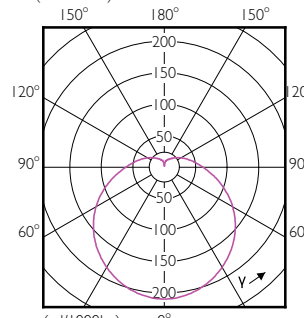

Essential LED

Order Code	Full Product Name	T-Case Maximum (Nom)
929001247087	ESS LEDspots 50W GU10 CW 36D ND TR	80 °C
929001250487	ESS LEDspots 50W GU10 WW 36D ND TR	80 °C
929001322708	Essential LED 10-80W PAR38 827 25D	-
929001857308	ESS LED 4W E14 2700K 230V R50	65 °C
929001857387	LED Spot 4W E14 2700K 230V R50 RCA	65 °C
929001857487	LED Spot 4W E14 4000K 230V R50 RCA	65 °C
929001857508	ESS LED 4W E14 6500K 230V R50	65 °C
929001857587	LED Spot 4W E14 6500K 230V R50 RCA	65 °C
929001857608	ESS LED 7W E27 2700K 230V R63	68 °C
929001857687	LED Spot 7W E27 2700K 230V R63 RCA	68 °C
929001857787	LED Spot 7W E27 4000K 230V R63 RCA	68 °C
929001857808	ESS LED 7W E27 6500K 230V R63	68 °C
929001857887	LED Spot 7W E27 6500K 230V R63 RCA	68 °C
929001857908	ESS LED 9W E27 2700K 230V R80	72 °C
929001857987	LED Spot 10W E27 2700K 230V R80 RCA	72 °C
929001858087	LED Spot 10W E27 4000K 230V R80 RCA	72 °C
929001858108	ESS LED 9W E27 6500K 230V R80	72 °C
929001858187	LED Spot 10W E27 6500K 230V R80 RCA	72 °C