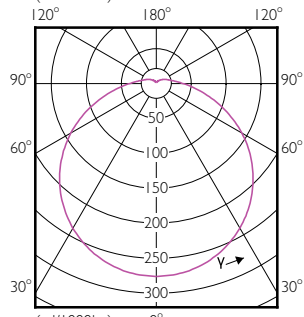

Essential LED

Order Code	Full Product Name	T-Case Maximum (Nom)
929001247087	ESS LEDspots 50W GU10 CW 36D ND TR	80 °C
929001250487	ESS LEDspots 50W GU10 WW 36D ND TR	80 °C
929001322708	Essential LED 10-80W PAR38 827 25D	-
929001857308	ESS LED 4W E14 2700K 230V R50	65 °C
929001857387	LED Spot 4W E14 2700K 230V R50 RCA	65 °C
929001857487	LED Spot 4W E14 4000K 230V R50 RCA	65 °C
929001857508	ESS LED 4W E14 6500K 230V R50	65 °C
929001857587	LED Spot 4W E14 6500K 230V R50 RCA	65 °C
929001857608	ESS LED 7W E27 2700K 230V R63	68 °C
929001857687	LED Spot 7W E27 2700K 230V R63 RCA	68 °C
929001857787	LED Spot 7W E27 4000K 230V R63 RCA	68 °C
929001857808	ESS LED 7W E27 6500K 230V R63	68 °C
929001857887	LED Spot 7W E27 6500K 230V R63 RCA	68 °C
929001857908	ESS LED 9W E27 2700K 230V R80	72 °C
929001857987	LED Spot 10W E27 2700K 230V R80 RCA	72 °C
929001858087	LED Spot 10W E27 4000K 230V R80 RCA	72 °C
929001858108	ESS LED 9W E27 6500K 230V R80	72 °C
929001858187	LED Spot 10W E27 6500K 230V R80 RCA	72 °C