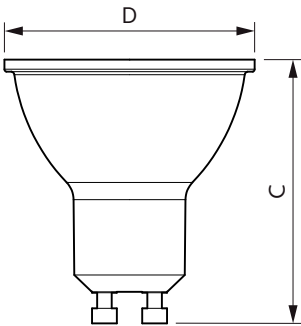

Essential LED

Versions

LEDspot GU10 PAR16

E27 PAR38

LEDspot E14 R50

LEDspot E27 R63

LEDspot E27 R80

Dimensional drawing

Product	D	C
ESS LEDspots 50W GU10 CW 36D ND TR	50 mm	54 mm
ESS LEDspots 50W GU10 WW 36D ND TR	50 mm	54 mm

Product	D	C
Essential LED 10-80W PAR38 827 25D	122 mm	134 mm

Essential LED

Dimensional drawing

Product	D	C
ESS LED 4W E14 6500K 230V R50	50 mm	86 mm
ESS LED 4W E14 2700K 230V R50	50 mm	86 mm
LED Spot 4W E14 2700K 230V R50 RCA	50 mm	86 mm
LED Spot 4W E14 4000K 230V R50 RCA	50 mm	86 mm
LED Spot 4W E14 6500K 230V R50 RCA	50 mm	86 mm