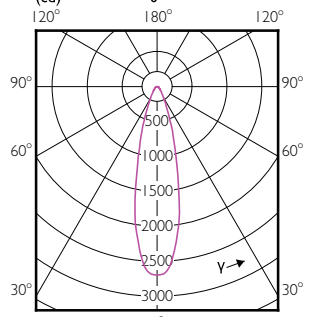

Essential LED

Order Code	Full Product Name	T-Case Maximum (Nom)
929001247087	ESS LEDspots 50W GU10 CW 36D ND TR	80 °C
929001250487	ESS LEDspots 50W GU10 WW 36D ND TR	80 °C
929001322708	Essential LED 10-80W PAR38 827 25D	-
929001857308	ESS LED 4W E14 2700K 230V R50	65 °C
929001857387	LED Spot 4W E14 2700K 230V R50 RCA	65 °C
929001857487	LED Spot 4W E14 4000K 230V R50 RCA	65 °C
929001857508	ESS LED 4W E14 6500K 230V R50	65 °C
929001857587	LED Spot 4W E14 6500K 230V R50 RCA	65 °C
929001857608	ESS LED 7W E27 2700K 230V R63	68 °C
929001857687	LED Spot 7W E27 2700K 230V R63 RCA	68 °C
929001857787	LED Spot 7W E27 4000K 230V R63 RCA	68 °C
929001857808	ESS LED 7W E27 6500K 230V R63	68 °C
929001857887	LED Spot 7W E27 6500K 230V R63 RCA	68 °C
929001857908	ESS LED 9W E27 2700K 230V R80	72 °C
929001857987	LED Spot 10W E27 2700K 230V R80 RCA	72 °C
929001858087	LED Spot 10W E27 4000K 230V R80 RCA	72 °C
929001858108	ESS LED 9W E27 6500K 230V R80	72 °C
929001858187	LED Spot 10W E27 6500K 230V R80 RCA	72 °C