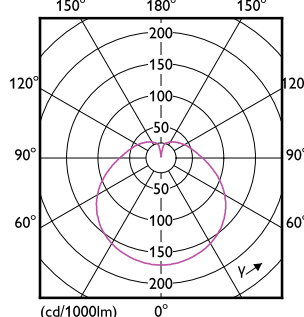

Essential LED

Order Code	Full Product Name	T-Case Maximum (Nom)
929001247087	ESS LEDspots 50W GU10 CW 36D ND TR	80 °C
929001250487	ESS LEDspots 50W GU10 WW 36D ND TR	80 °C
929001322708	Essential LED 10-80W PAR38 827 25D	-
929001857308	ESS LED 4W E14 2700K 230V R50	65 °C
929001857387	LED Spot 4W E14 2700K 230V R50 RCA	65 °C
929001857487	LED Spot 4W E14 4000K 230V R50 RCA	65 °C
929001857508	ESS LED 4W E14 6500K 230V R50	65 °C
929001857587	LED Spot 4W E14 6500K 230V R50 RCA	65 °C
929001857608	ESS LED 7W E27 2700K 230V R63	68 °C
929001857687	LED Spot 7W E27 2700K 230V R63 RCA	68 °C
929001857787	LED Spot 7W E27 4000K 230V R63 RCA	68 °C
929001857808	ESS LED 7W E27 6500K 230V R63	68 °C
929001857887	LED Spot 7W E27 6500K 230V R63 RCA	68 °C
929001857908	ESS LED 9W E27 2700K 230V R80	72 °C
929001857987	LED Spot 10W E27 2700K 230V R80 RCA	72 °C
929001858087	LED Spot 10W E27 4000K 230V R80 RCA	72 °C
929001858108	ESS LED 9W E27 6500K 230V R80	72 °C
929001858187	LED Spot 10W E27 6500K 230V R80 RCA	72 °C