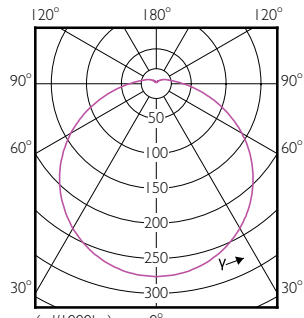

Essential LED

Order Code	Full Product Name	T-Case Maximum (Nom)
929001247087	ESS LEDspots 50W GU10 CW 36D ND TR	80 °C
929001250487	ESS LEDspots 50W GU10 WW 36D ND TR	80 °C
929001322708	Essential LED 10-80W PAR38 827 25D	-
929001857308	ESS LED 4W E14 2700K 230V R50	65 °C
929001857387	LED Spot 4W E14 2700K 230V R50 RCA	65 °C
929001857487	LED Spot 4W E14 4000K 230V R50 RCA	65 °C
929001857508	ESS LED 4W E14 6500K 230V R50	65 °C
929001857587	LED Spot 4W E14 6500K 230V R50 RCA	65 °C
929001857608	ESS LED 7W E27 2700K 230V R63	68 °C
929001857687	LED Spot 7W E27 2700K 230V R63 RCA	68 °C
929001857787	LED Spot 7W E27 4000K 230V R63 RCA	68 °C
929001857808	ESS LED 7W E27 6500K 230V R63	68 °C
929001857887	LED Spot 7W E27 6500K 230V R63 RCA	68 °C
929001857908	ESS LED 9W E27 2700K 230V R80	72 °C
929001857987	LED Spot 10W E27 2700K 230V R80 RCA	72 °C
929001858087	LED Spot 10W E27 4000K 230V R80 RCA	72 °C
929001858108	ESS LED 9W E27 6500K 230V R80	72 °C
929001858187	LED Spot 10W E27 6500K 230V R80 RCA	72 °C