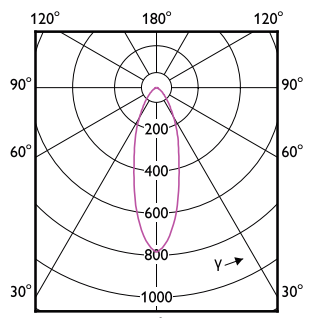

Essential LED

Order Code	Full Product Name	T-Case Maximum (Nom)
929001247087	ESS LEDspots 50W GU10 CW 36D ND TR	80 °C
929001250487	ESS LEDspots 50W GU10 WW 36D ND TR	80 °C
929001322708	Essential LED 10-80W PAR38 827 25D	-
929001857308	ESS LED 4W E14 2700K 230V R50	65 °C
929001857387	LED Spot 4W E14 2700K 230V R50 RCA	65 °C
929001857487	LED Spot 4W E14 4000K 230V R50 RCA	65 °C
929001857508	ESS LED 4W E14 6500K 230V R50	65 °C
929001857587	LED Spot 4W E14 6500K 230V R50 RCA	65 °C
929001857608	ESS LED 7W E27 2700K 230V R63	68 °C
929001857687	LED Spot 7W E27 2700K 230V R63 RCA	68 °C
929001857787	LED Spot 7W E27 4000K 230V R63 RCA	68 °C
929001857808	ESS LED 7W E27 6500K 230V R63	68 °C
929001857887	LED Spot 7W E27 6500K 230V R63 RCA	68 °C
929001857908	ESS LED 9W E27 2700K 230V R80	72 °C
929001857987	LED Spot 10W E27 2700K 230V R80 RCA	72 °C
929001858087	LED Spot 10W E27 4000K 230V R80 RCA	72 °C
929001858108	ESS LED 9W E27 6500K 230V R80	72 °C
929001858187	LED Spot 10W E27 6500K 230V R80 RCA	72 °C