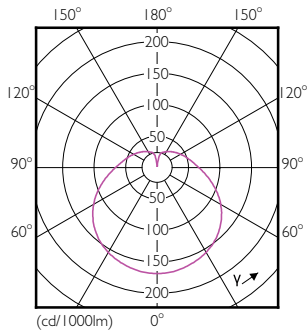

Essential LED

Accent Diagrams