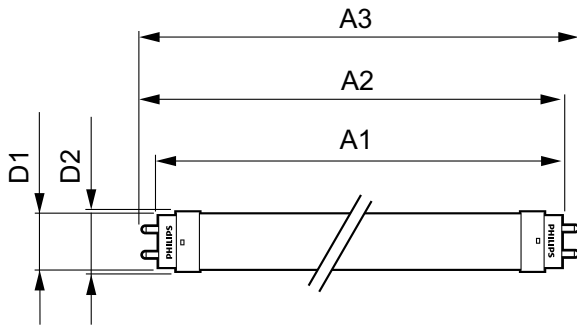

Application

- Retail, offices
- Industry, warehouses, public places, schools, hospitals, car parks

Essential LEDtube

Versions

Dimensional drawing

Product	D1	D2	A1	A2	A3
ESSENTIAL LEDtube	25.7	28	1198	1205	1212 mm
HO 1200mm	mm	mm	mm	mm	
18W865T8 AP					
LEDtube 1200mm	25.68	28	1198	1205	1212 mm
16W 765 T8 AP I G	mm	mm	mm	mm	mm
LEDtube 600mm 8W	25.68	28	588.5	595.5	602.5
740 T8 AP I G	mm	mm	mm	mm	mm
LEDtube 1200mm	25.68	28	1198	1205	1212 mm
16W 740 T8 AP I G	mm	mm	mm	mm	mm
LEDtube 600mm 8W	25.68	28	588.5	595.5	602.5
765 T8 AP I G	mm	mm	mm	mm	mm
LEDtube HO 1200mm	25.7	28	1198	1205	1212 mm
20W 740 T8 AP I G	mm	mm	mm	mm	
LEDtube HO 600mm	25.7	28	588.5	595.5	602.5
10W 740 T8 AP I G	mm	mm	mm	mm	mm
LEDtube HO 1200mm	25.7	28	1198	1205	1212 mm
20W 765 T8 AP I G	mm	mm	mm	mm	
LEDtube HO 600mm	25.7	28	588.5	595.5	602.5
10W 765 T8 AP I G	mm	mm	mm	mm	mm

Product	D1	D2	A1	A2	A3
ESSENTIAL LEDtube 1200mm	15.8 mm	19 mm	1149 mm	1156.1 mm	1163.2 mm
16W865 G5 I APR					
ESSENTIAL LEDtube 1200mm	15.8 mm	19 mm	1149 mm	1156.1 mm	1163.2 mm
16W840 G5 I APR					
ESSENTIAL LEDtube 600mm	15.8 mm	19 mm	549 mm	556.1 mm	563.2 mm
8W840 G5 I APR					
ESSENTIAL LEDtube 600mm	15.8 mm	19 mm	549 mm	556.1 mm	563.2 mm
8W830 G5 I APR					
ESSENTIAL LEDtube 600mm	15.8 mm	19 mm	549 mm	556.1 mm	563.2 mm
8W865 G5 I APR					
ESSENTIAL LEDtube 1200mm	15.8 mm	19 mm	1149 mm	1156.1 mm	1163.2 mm
16W830 G5 I APR					

Essential LEDtube

Dimensional drawing

Product	D1	D2	A1	A2	A3
ESSENTIAL LEDtube 1500mm 25W 830 I	25.7 mm	28 mm	1500 mm	1507.1 mm	1514.2 mm
ESSENTIAL LEDtube 1500mm 25W 840 I	25.7 mm	28 mm	1500 mm	1507.1 mm	1514.2 mm