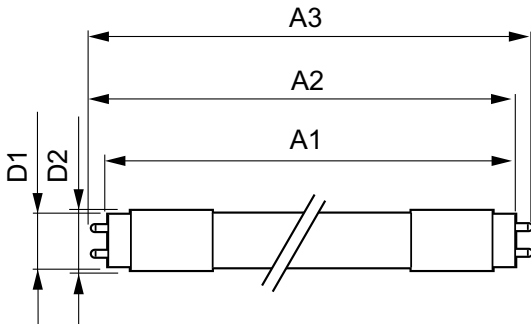

Application

- Retail, offices
- Industry, warehouses, public places, schools, hospitals, car parks

Essential LEDtube

Versions

Dimensional drawing

Product	D1	D2	A1	A2	A3
ESSENTIAL LEDtube	25.7	28	1198	1205	1212 mm
HO 1200mm	mm	mm	mm	mm	
18W865T8 AP					
LEDtube 1200mm	25.68	28	1198	1205	1212 mm
16W 765 T8 AP I G	mm	mm	mm	mm	mm
LEDtube 600mm 8W	25.68	28	588.5	595.5	602.5
740 T8 AP I G	mm	mm	mm	mm	mm
LEDtube 1200mm	25.68	28	1198	1205	1212 mm
16W 740 T8 AP I G	mm	mm	mm	mm	mm
LEDtube 600mm 8W	25.68	28	588.5	595.5	602.5
765 T8 AP I G	mm	mm	mm	mm	mm
LEDtube HO 1200mm	25.7	28	1198	1205	1212 mm
20W 740 T8 AP I G	mm	mm	mm	mm	
LEDtube HO 600mm	25.7	28	588.5	595.5	602.5
10W 740 T8 AP I G	mm	mm	mm	mm	mm
LEDtube HO 1200mm	25.7	28	1198	1205	1212 mm
20W 765 T8 AP I G	mm	mm	mm	mm	
LEDtube HO 600mm	25.7	28	588.5	595.5	602.5
10W 765 T8 AP I G	mm	mm	mm	mm	mm

Product	D1	D2	A1	A2	A3
ESSENTIAL LEDtube 1200mm	15.8 mm	19 mm	1149 mm	1156.1 mm	1163.2 mm
16W865 G5 I APR					
ESSENTIAL LEDtube 1200mm	15.8 mm	19 mm	1149 mm	1156.1 mm	1163.2 mm
16W840 G5 I APR					
ESSENTIAL LEDtube 600mm	15.8 mm	19 mm	549 mm	556.1 mm	563.2 mm
8W840 G5 I APR					
ESSENTIAL LEDtube 600mm	15.8 mm	19 mm	549 mm	556.1 mm	563.2 mm
8W830 G5 I APR					
ESSENTIAL LEDtube 600mm	15.8 mm	19 mm	549 mm	556.1 mm	563.2 mm
8W865 G5 I APR					
ESSENTIAL LEDtube 1200mm	15.8 mm	19 mm	1149 mm	1156.1 mm	1163.2 mm
16W830 G5 I APR					

Essential LEDtube

Dimensional drawing

Product	D1	D2	A1	A2	A3
ESSENTIAL LEDtube 1500mm 25W 830 I	25.7 mm	28 mm	1500 mm	1507.1 mm	1514.2 mm
ESSENTIAL LEDtube 1500mm 25W 840 I	25.7 mm	28 mm	1500 mm	1507.1 mm	1514.2 mm