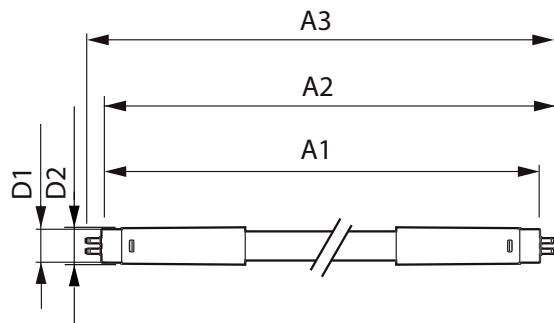

Application

- Retail, offices
- Industry, warehouses, public places, schools, hospitals, car parks

Essential LEDtube

Versions

Dimensional drawing

Product	D1	D2	A1	A2	A3
ESSENTIAL LEDtube	25.7	28	1198	1205	1212 mm
HO 1200mm	mm	mm	mm	mm	
18W865T8 AP					
LEDtube 1200mm	25.68	28	1198	1205	1212 mm
16W 765 T8 AP I G	mm	mm	mm	mm	mm
LEDtube 600mm 8W	25.68	28	588.5	595.5	602.5
740 T8 AP I G	mm	mm	mm	mm	mm
LEDtube 1200mm	25.68	28	1198	1205	1212 mm
16W 740 T8 AP I G	mm	mm	mm	mm	mm
LEDtube 600mm 8W	25.68	28	588.5	595.5	602.5
765 T8 AP I G	mm	mm	mm	mm	mm
LEDtube HO 1200mm	25.7	28	1198	1205	1212 mm
20W 740 T8 AP I G	mm	mm	mm	mm	
LEDtube HO 600mm	25.7	28	588.5	595.5	602.5
10W 740 T8 AP I G	mm	mm	mm	mm	mm
LEDtube HO 1200mm	25.7	28	1198	1205	1212 mm
20W 765 T8 AP I G	mm	mm	mm	mm	
LEDtube HO 600mm	25.7	28	588.5	595.5	602.5
10W 765 T8 AP I G	mm	mm	mm	mm	mm

Product	D1	D2	A1	A2	A3
ESSENTIAL LEDtube 1200mm	15.8 mm	19 mm	1149 mm	1156.1 mm	1163.2 mm
16W865 G5 I APR					
ESSENTIAL LEDtube 1200mm	15.8 mm	19 mm	1149 mm	1156.1 mm	1163.2 mm
16W840 G5 I APR					
ESSENTIAL LEDtube 600mm	15.8 mm	19 mm	549 mm	556.1 mm	563.2 mm
8W840 G5 I APR					
ESSENTIAL LEDtube 600mm	15.8 mm	19 mm	549 mm	556.1 mm	563.2 mm
8W830 G5 I APR					
ESSENTIAL LEDtube 600mm	15.8 mm	19 mm	549 mm	556.1 mm	563.2 mm
8W865 G5 I APR					
ESSENTIAL LEDtube 1200mm	15.8 mm	19 mm	1149 mm	1156.1 mm	1163.2 mm
16W830 G5 I APR					

Essential LEDtube

Dimensional drawing

Product	D1	D2	A1	A2	A3
ESSENTIAL LEDtube 1500mm 25W 830 I	25.7 mm	28 mm	1500 mm	1507.1 mm	1514.2 mm
ESSENTIAL LEDtube 1500mm 25W 840 I	25.7 mm	28 mm	1500 mm	1507.1 mm	1514.2 mm