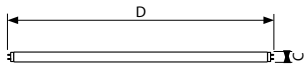

Energy Advantage Extra Long Life T8

Application

- Ideal for applications where energy savings and longer relamp cycles would be beneficial.

Versions

G13, T8

T8 ALTO

Dimensional drawing

Product
F32T8/ADV850/2XL/ALTO II 28W 30PK
F32T8/ADV841/2XL/ALTO II 28W 30PK
F32T8/ADV835/2XL/ALTO II 25W 30PK
F32T8/ADV850/2XL/ALTO II 25W 30PK
F32T8/ADV841/2XL/ALTO II 25W 30PK
F32T8/ADV835/2XL/ALTO II 28W 30PK
F32T8/ADV830/2XL/ALTO II 25W 30PK
F32T8/ADV830/2XL/ALTO II 28W 30PK