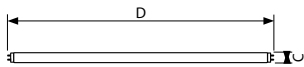

Energy Advantage T8 Value Line

Warnings and Safety

- In order to ensure the integrity of the coating, it is strongly recommended to replace Secura lamps before or at the moment the specified lamp life (50% failures @ 3 hrs switching cycle) is reached.

Dimensional drawing

Product
F32T8/VEA841/EW/ALTO 28W
F32T8/VEA841/XEW ALTO 25W

General Information	
Cap-Base	G13
Light Technical	
Color Designation	Value Energy Advantage 841
Correlated Color Temperature (Nom)	4100 K
Color rendering index (CRI)	85
Mechanical and Housing	
Bulb Shape	T-8 (T8)
Approval and Application	
Energy Saving Product	Energy Saving
Mercury (Hg) Content (Nom)	1.7 mg

Light Technical

Order Code	Full Product Name	Luminous Flux
927852684201	F32T8/VEA841/XEW ALTO 25W	2,300 lm

Order Code	Full Product Name	Luminous Flux
927852784201	F32T8/VEA841/EW/ALTO 28W	2,600 lm

Operating and Electrical

Order Code	Full Product Name	Power Consumption
927852684201	F32T8/VEA841/XEW ALTO 25W	25 W

Order Code	Full Product Name	Power Consumption
927852784201	F32T8/VEA841/EW/ALTO 28W	28 W