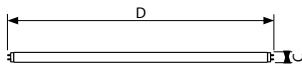

Application

- Ideal for applications where longer relamp cycles would be beneficial

T8 Plus

Versions

Medium Bi-Pin Fluorescent T-8 (T8)

Dimensional drawing

Product

F17T8/TL830/PLUS/ALTO 30PK
 F17T8/TL835/PLUS/ALTO 30PK
 F17T8/TL841/PLUS/ALTO 30PK
 F17T8/TL850/PLUS/ALTO 30PK
 F17T8/TL865 PLUS/ALTO 30PK
 F25T8/TL830/PLUS/ALTO 30PK
 F25T8/TL835/PLUS/ALTO 30PK
 F25T8/TL841/PLUS/ALTO 30PK
 F32T8/TL830 PLUS ALTO HV 30PK
 F32T8/TL835 PLUS ALTO 30PK
 F32T8/TL841 PLUS ALTO HV 30PK
 F32T8/TL850 PLUS ALTO HV 30PK