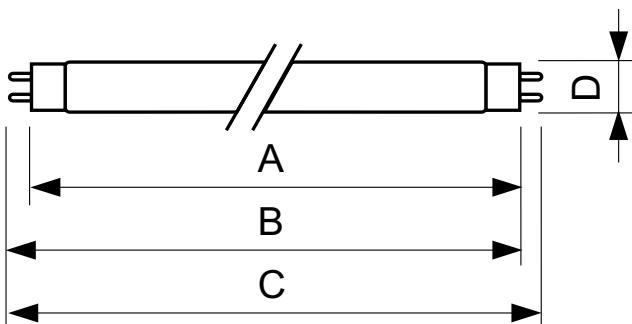

G13, T8

G13, T8

G13, T8

Dimensional drawing

Product	D (max)	A (max)	B (max)	B (min)	C (max)
F15T8 SOFT WHITE/18 ALTO SL6	28 mm	437.4 mm	444.5 mm	442.1 mm	451.6 mm
F15T8/COOL WHITE PLUS/18 ALTO SL 6	28 mm	437.4 mm	444.5 mm	442.1 mm	451.6 mm
F15T8/NATURAL SUNSHINE SL6	28 mm	437.4 mm	444.5 mm	442.1 mm	451.6 mm