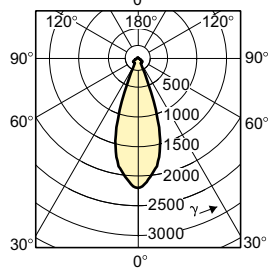

Long Life MR-16

Order Code	Full Product Name	Beam Angle (Nom)	Luminous Flux (Rated) (Nom)	Luminous Intensity (Max)	Rated Beam Angle
924050217130	Long Life BAB 20W GU5.3 12V MR16 36D CL 1CT/10X5F	36 °	236 lm	665 cd	36 °
924050617130	Long Life FMW 35W GU5.3 12V MR16 36D CL 1CT/10X5F	36 °	500 lm	1400 cd	36 °
924051017130	Long Life EXN 50W GU5.3 12V MR16 36D CL 1CT/10X5F	36 °	775 lm	2050 cd	36 °
924050517130	Long Life FRA 35W GU5.3 12V MR16 24D CL 1CT/10X5F	24 °	500 lm	2640 cd	24 °
924050917130	Long Life EXZ 50W GU5.3 12V MR16 24D CL 1CT/10X5F	24 °	775 lm	3700 cd	24 °