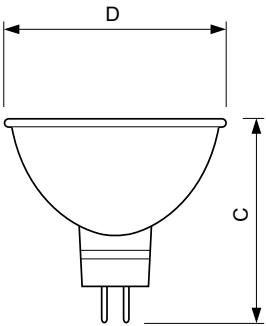

Application

- Ideal for retail stores, hotels, restaurants, museums and art gallery lighting.

Long Life MR-16

Versions

GU5.3, MR16, 36°

GU5.3, MR16, 24°

Dimensional drawing

Product	D (max)	C (max)
Long Life EXN 50W GU5.3 12V MR16 36D CL 1CT/10X5F	51 mm	46 mm
Long Life EXZ 50W GU5.3 12V MR16 24D CL 1CT/10X5F	51 mm	46 mm
Long Life FMW 35W GU5.3 12V MR16 36D CL 1CT/10X5F	51 mm	46 mm
Long Life FRA 35W GU5.3 12V MR16 24D CL 1CT/10X5F	51 mm	46 mm
Long Life BAB 20W GU5.3 12V MR16 36D CL 1CT/10X5F	51 mm	46 mm