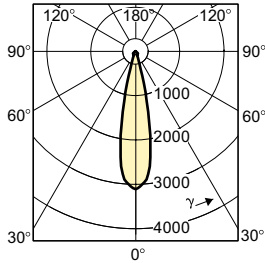

Long Life MR-16

Order Code	Full Product Name	Beam Angle (Nom)	Luminous Flux (Rated) (Nom)	Luminous Intensity (Max)	Rated Beam Angle
924050217130	Long Life BAB 20W GU5.3 12V MR16 36D CL 1CT/10X5F	36 °	236 lm	665 cd	36 °
924050617130	Long Life FMW 35W GU5.3 12V MR16 36D CL 1CT/10X5F	36 °	500 lm	1400 cd	36 °
924051017130	Long Life EXN 50W GU5.3 12V MR16 36D CL 1CT/10X5F	36 °	775 lm	2050 cd	36 °
924050517130	Long Life FRA 35W GU5.3 12V MR16 24D CL 1CT/10X5F	24 °	500 lm	2640 cd	24 °
924050917130	Long Life EXZ 50W GU5.3 12V MR16 24D CL 1CT/10X5F	24 °	775 lm	3700 cd	24 °