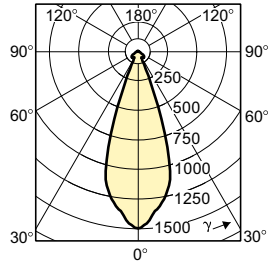

Long Life MR-16

Order Code	Full Product Name	Beam Angle (Nom)	Luminous Flux (Rated) (Nom)	Luminous Intensity (Max)	Rated Beam Angle
924050217130	Long Life BAB 20W GU5.3 12V MR16 36D CL 1CT/10X5F	36 °	236 lm	665 cd	36 °
924050617130	Long Life FMW 35W GU5.3 12V MR16 36D CL 1CT/10X5F	36 °	500 lm	1400 cd	36 °
924051017130	Long Life EXN 50W GU5.3 12V MR16 36D CL 1CT/10X5F	36 °	775 lm	2050 cd	36 °
924050517130	Long Life FRA 35W GU5.3 12V MR16 24D CL 1CT/10X5F	24 °	500 lm	2640 cd	24 °
924050917130	Long Life EXZ 50W GU5.3 12V MR16 24D CL 1CT/10X5F	24 °	775 lm	3700 cd	24 °