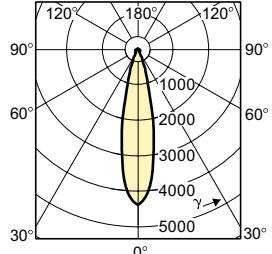

Long Life MR-16

Order Code	Full Product Name	Beam Angle (Nom)	Luminous Flux (Rated) (Nom)	Luminous Intensity (Max)	Rated Beam Angle
924050217130	Long Life BAB 20W GU5.3 12V MR16 36D CL 1CT/10X5F	36 °	236 lm	665 cd	36 °
924050617130	Long Life FMW 35W GU5.3 12V MR16 36D CL 1CT/10X5F	36 °	500 lm	1400 cd	36 °
924051017130	Long Life EXN 50W GU5.3 12V MR16 36D CL 1CT/10X5F	36 °	775 lm	2050 cd	36 °
924050517130	Long Life FRA 35W GU5.3 12V MR16 24D CL 1CT/10X5F	24 °	500 lm	2640 cd	24 °
924050917130	Long Life EXZ 50W GU5.3 12V MR16 24D CL 1CT/10X5F	24 °	775 lm	3700 cd	24 °