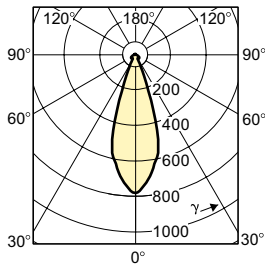

Long Life MR-16

Order Code	Full Product Name	Beam Angle (Nom)	Luminous Flux (Rated) (Nom)	Luminous Intensity (Max)	Rated Beam Angle
924050217130	Long Life BAB 20W GU5.3 12V MR16 36D CL 1CT/10X5F	36 °	236 lm	665 cd	36 °
924050617130	Long Life FMW 35W GU5.3 12V MR16 36D CL 1CT/10X5F	36 °	500 lm	1400 cd	36 °
924051017130	Long Life EXN 50W GU5.3 12V MR16 36D CL 1CT/10X5F	36 °	775 lm	2050 cd	36 °
924050517130	Long Life FRA 35W GU5.3 12V MR16 24D CL 1CT/10X5F	24 °	500 lm	2640 cd	24 °
924050917130	Long Life EXZ 50W GU5.3 12V MR16 24D CL 1CT/10X5F	24 °	775 lm	3700 cd	24 °